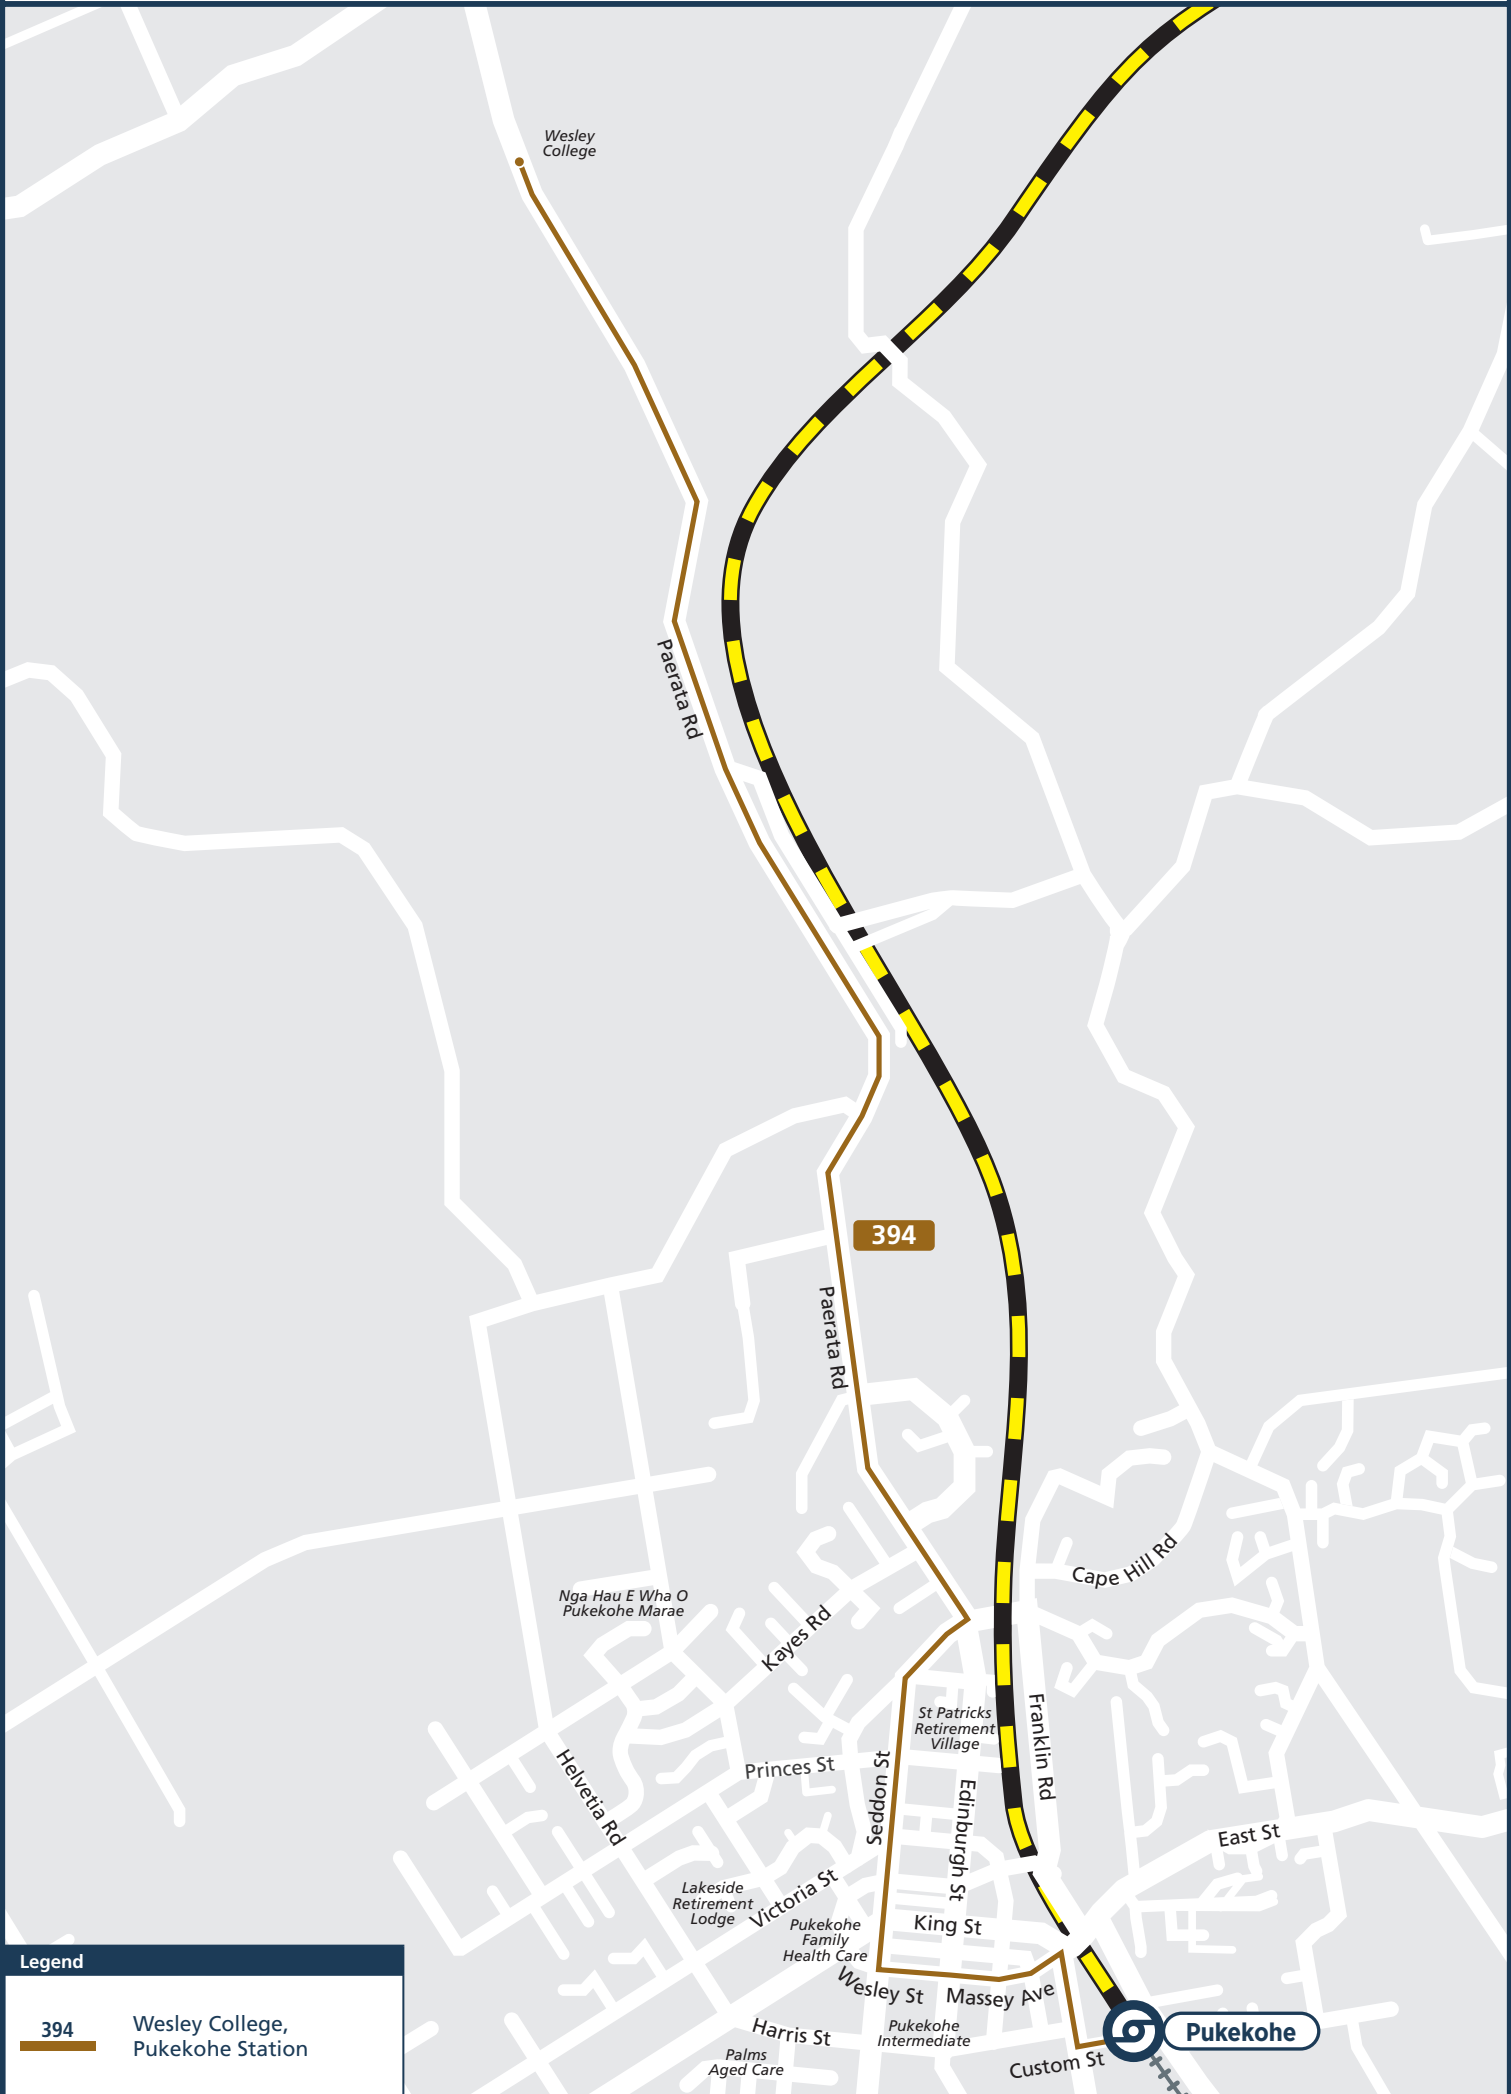

ROUTE 394 - WESLEY COLLEGE, PUKEKOHE STATION

Legend

394

Wesley College,
Pukekohe Station