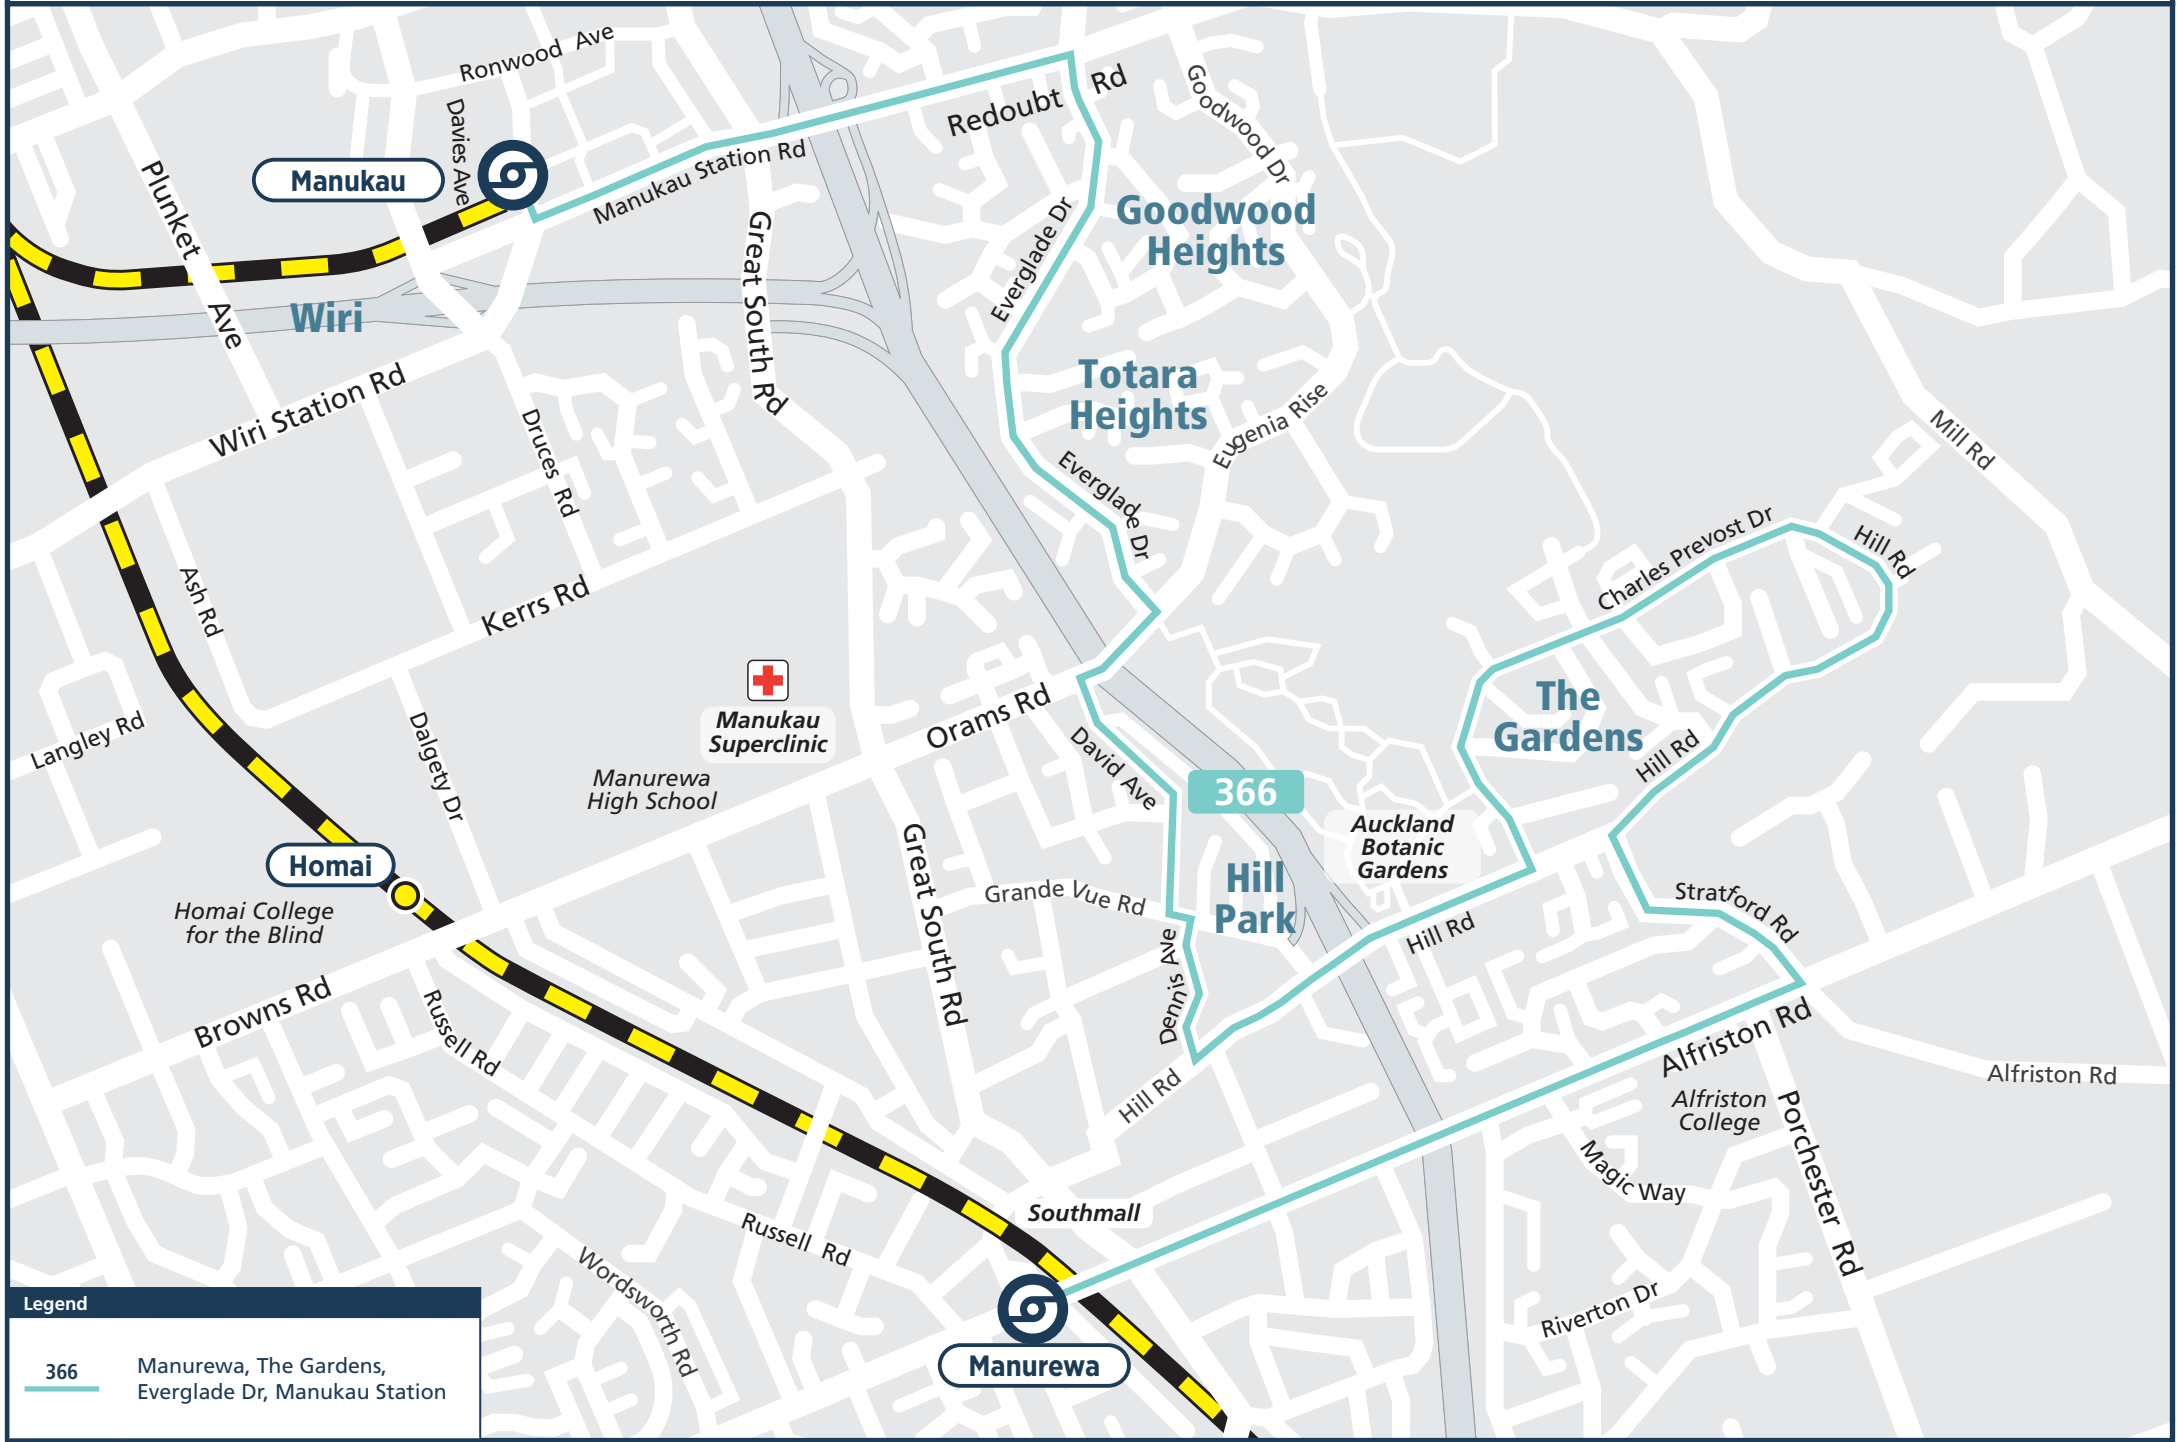

# ROUTE 366 - MANUREWA, THE GARDENS, EVERGLADE DR, MANUKAU STATION

**Legend**

366

Manurewa, The Gardens, Everglade Dr, Manukau Station