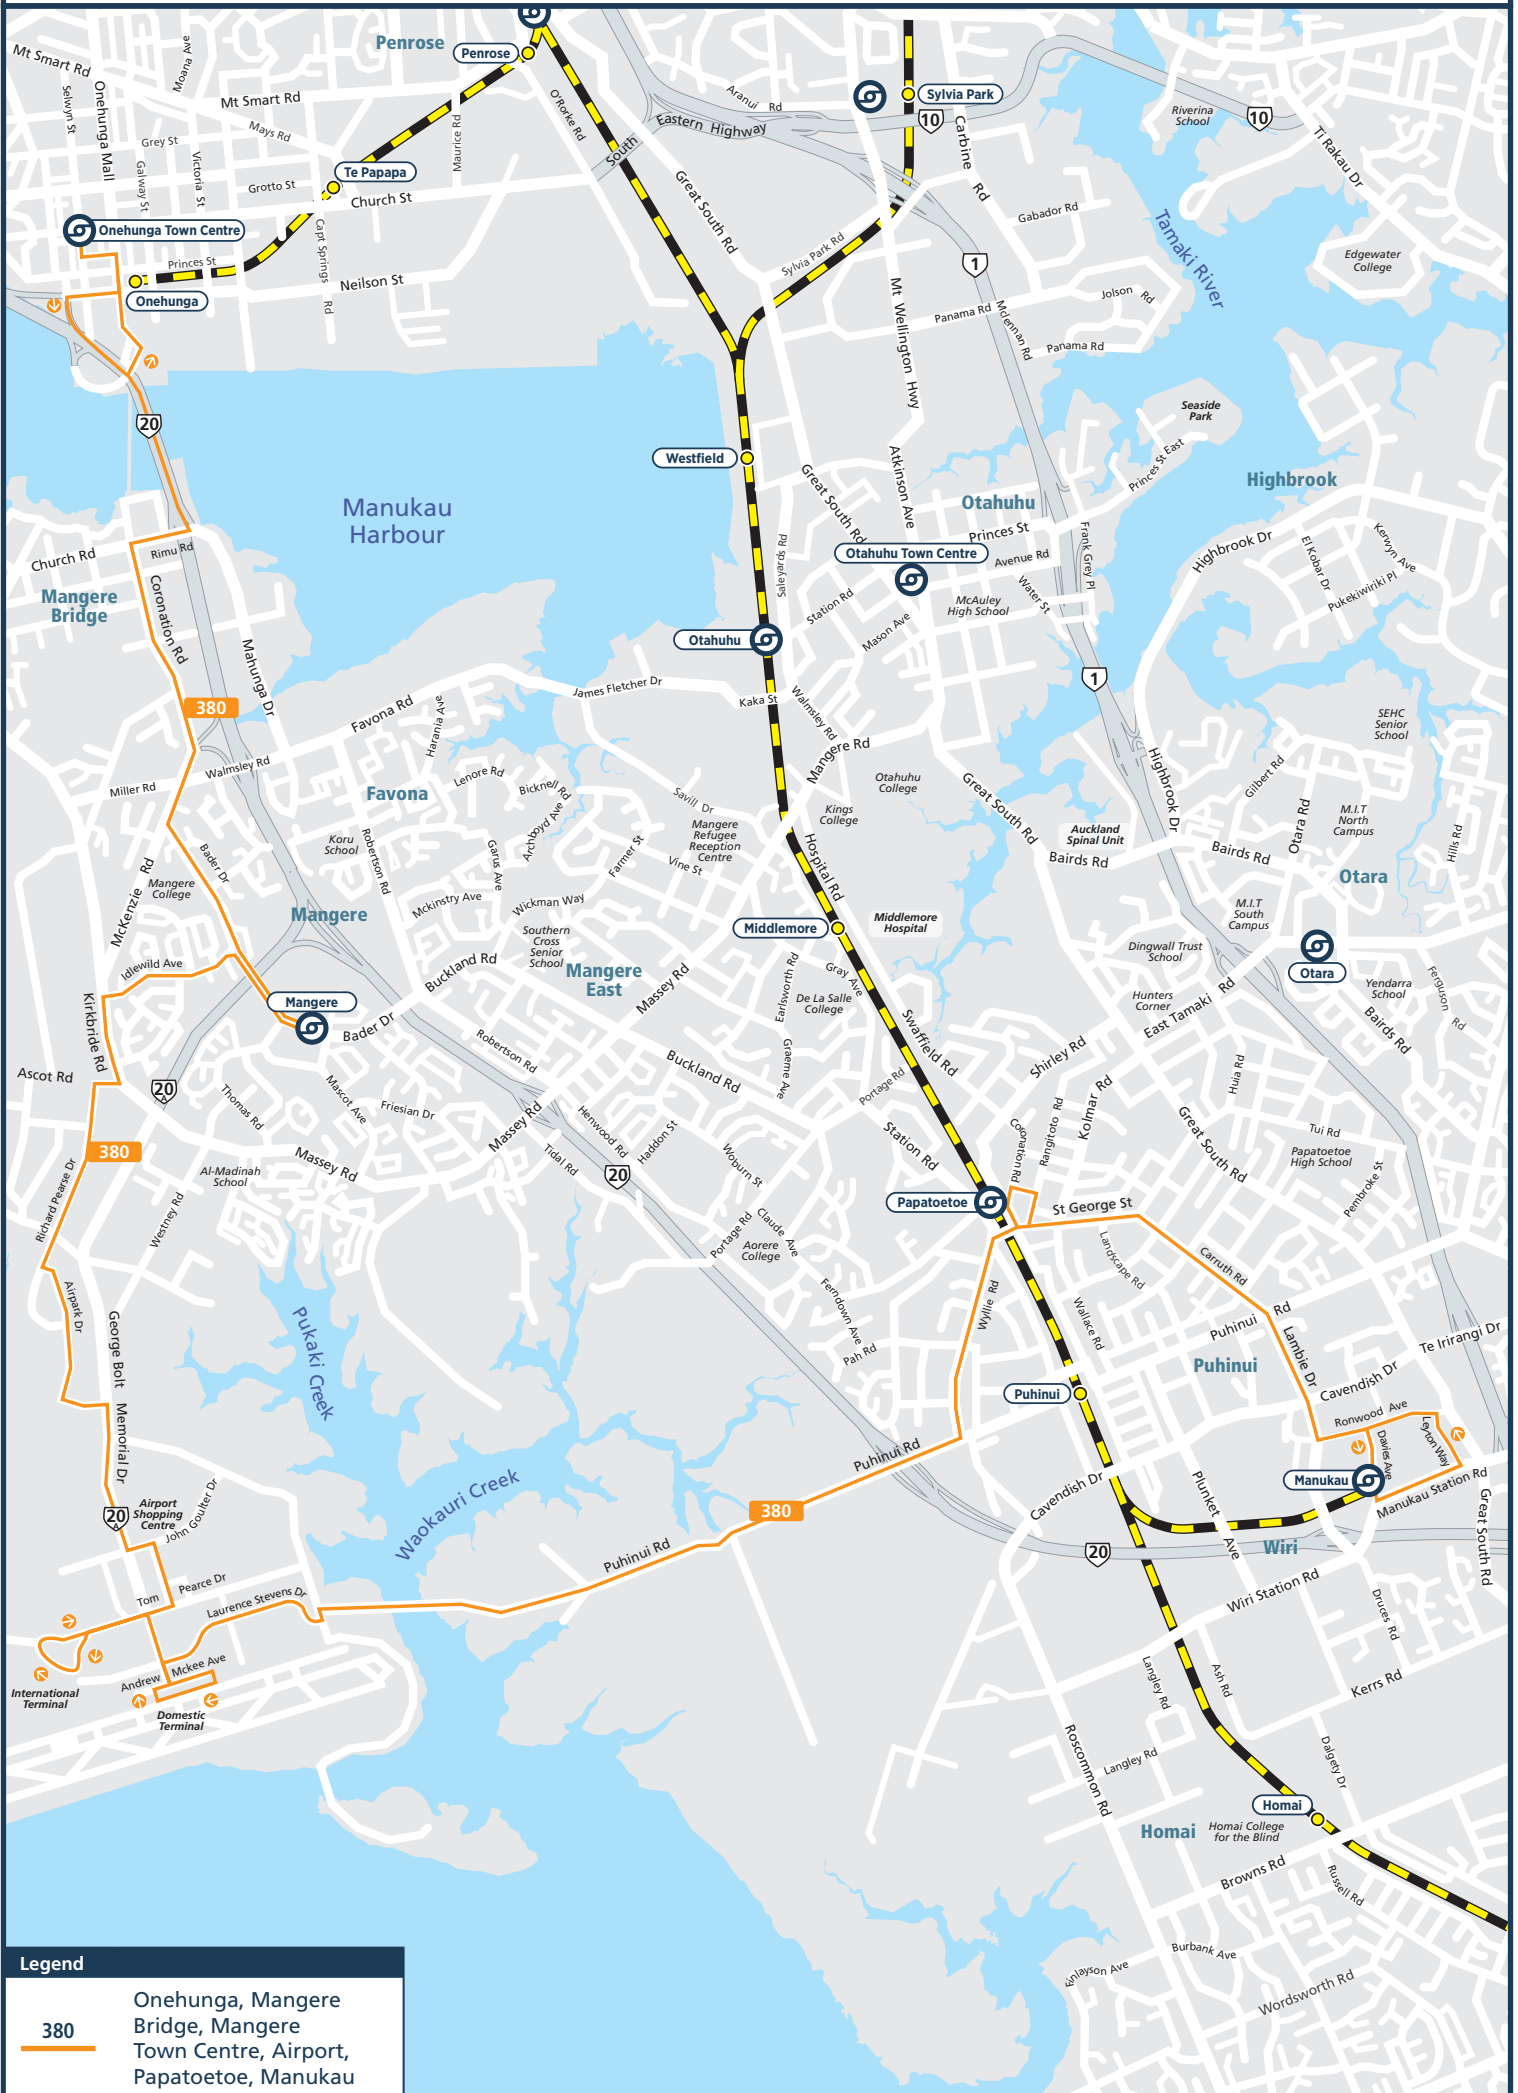

# ROUTE 380 - ONEHUNGA, MANGERE TOWN CENTRE, AIRPORT, PAPATOETOE, MANUKAU

## Legend

380

Onehunga, Mangere  
 Bridge, Mangere  
 Town Centre, Airport,  
 Papatoetoe, Manukau