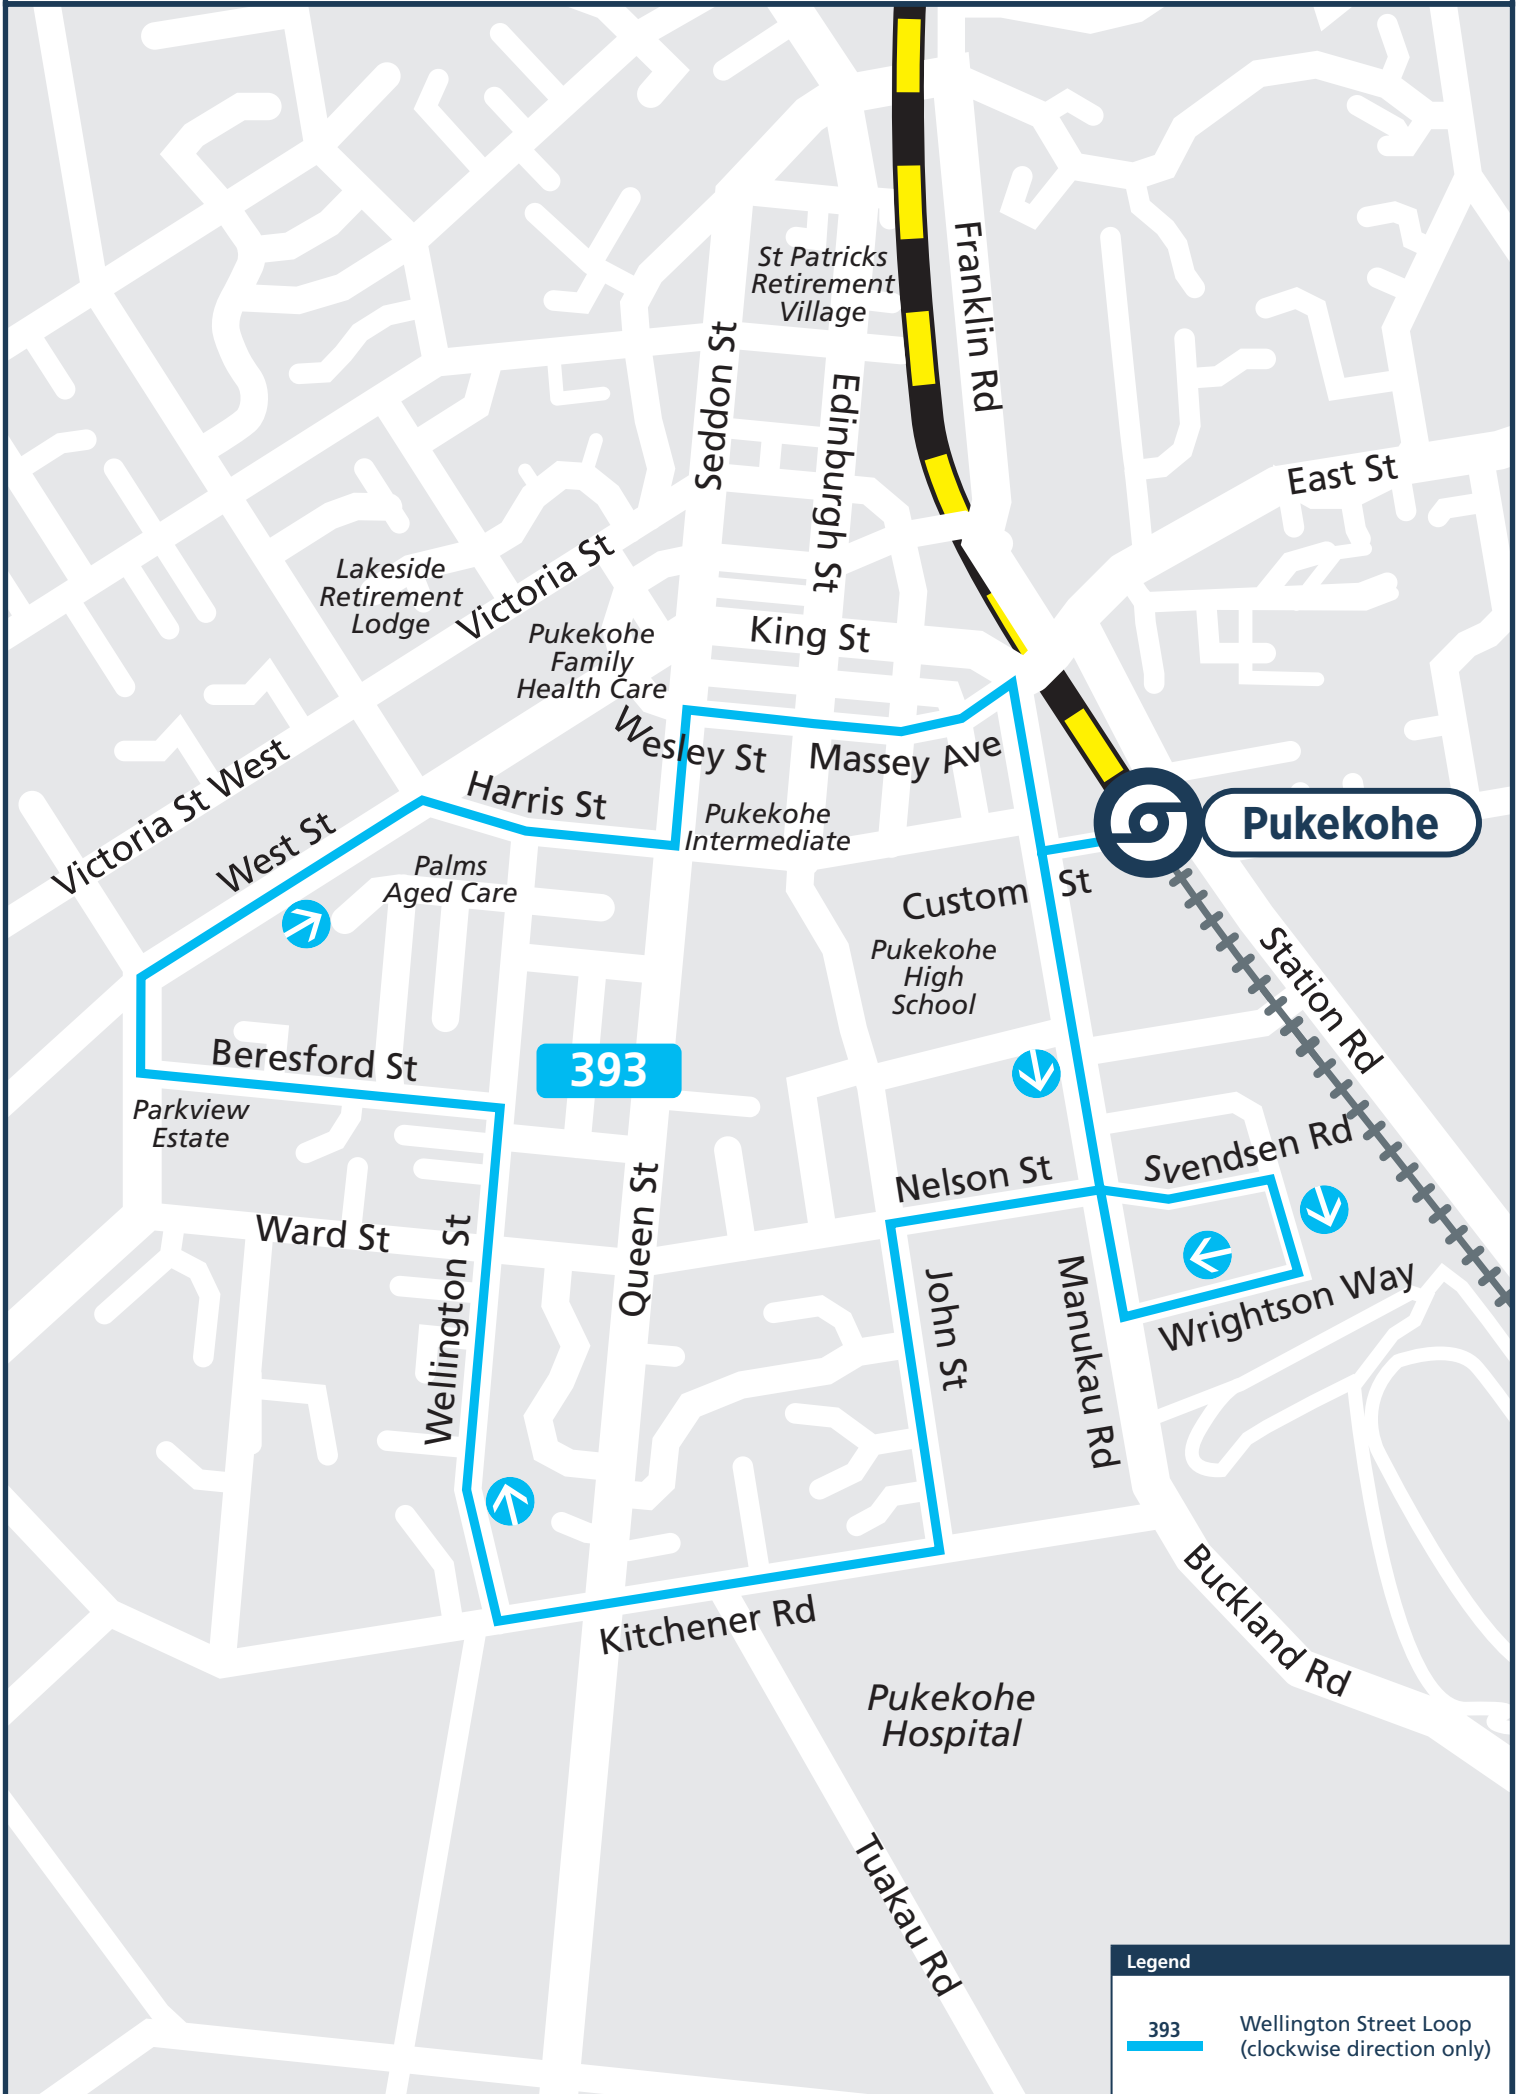

ROUTE 393 - WELLINGTON STREET LOOP (CLOCKWISE ONLY)

Legend

393

Wellington Street Loop
(clockwise direction only)