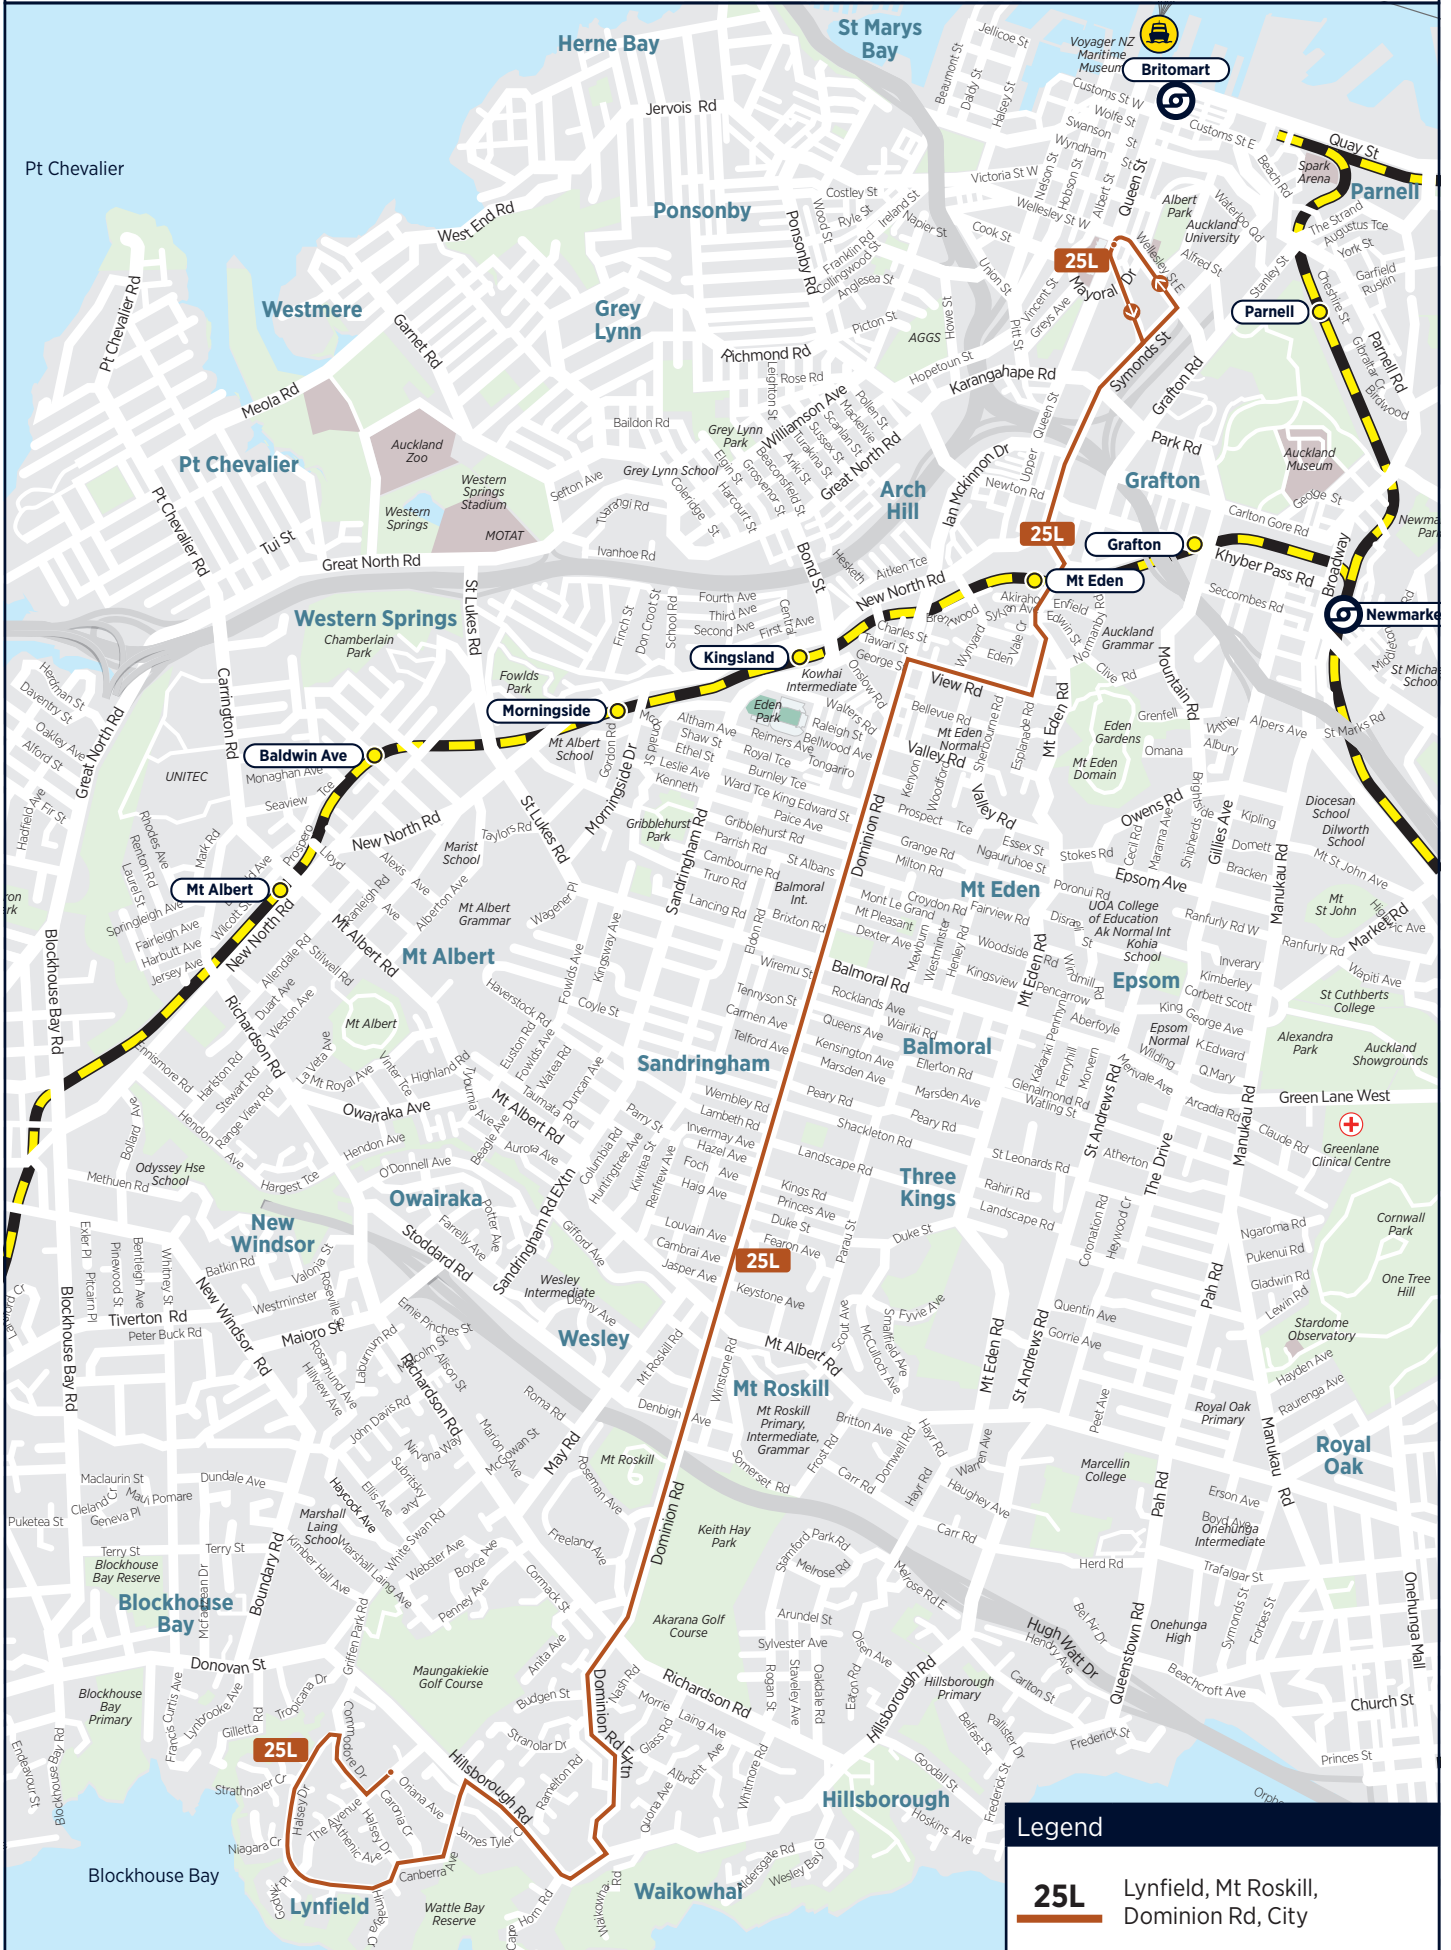

ROUTE 25L - LYNFIELD TO CITY CENTRE VIA DOMINION RD

Legend

25L Lynfield, Mt Roskill, Dominion Rd, City