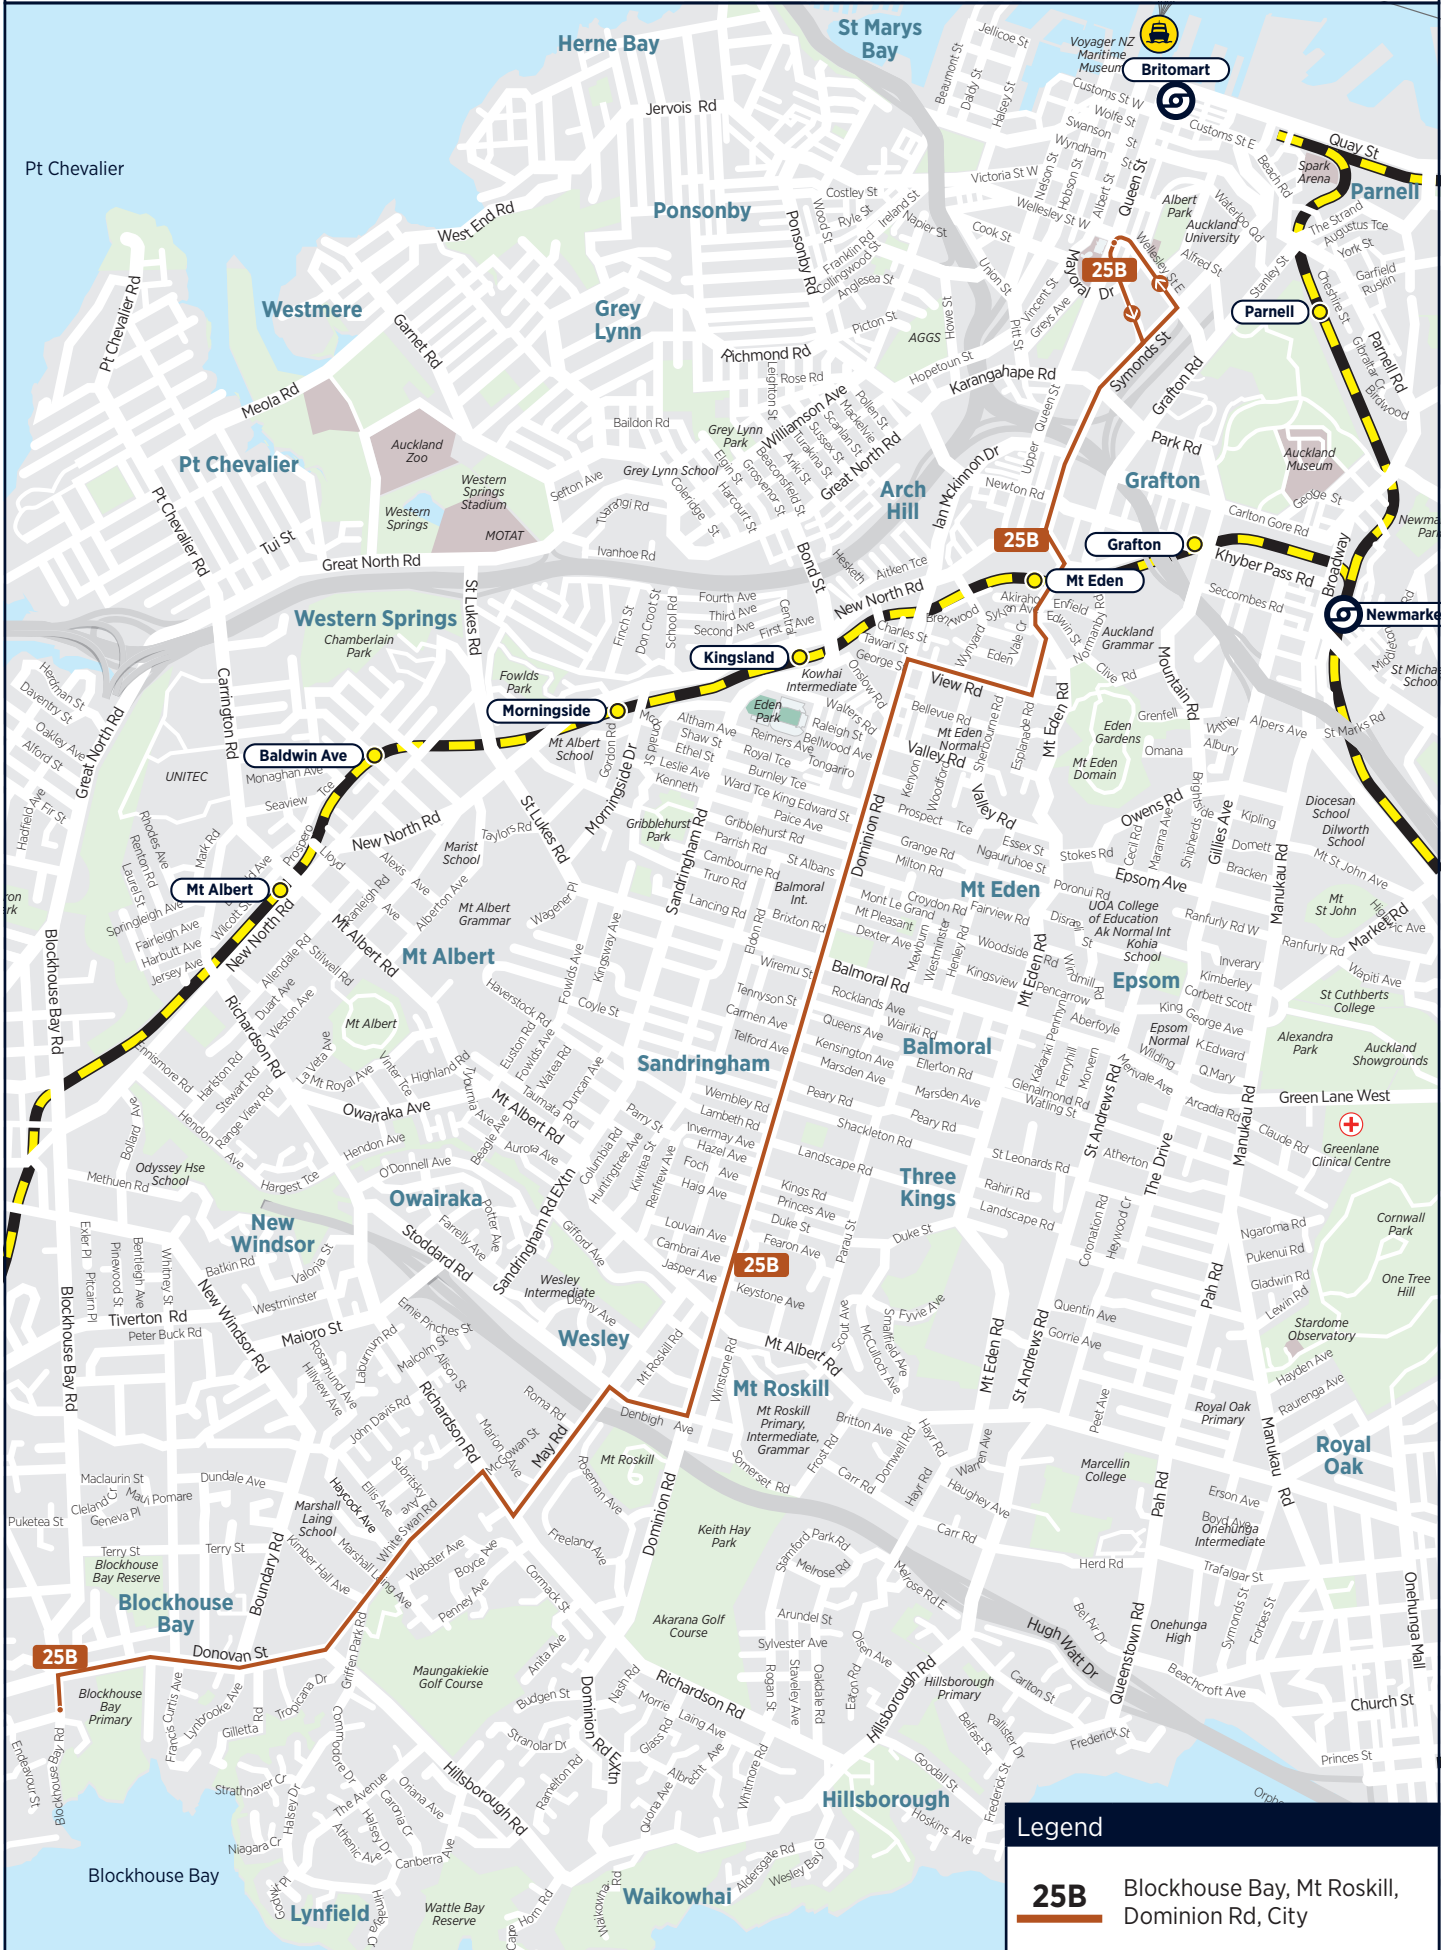

ROUTE 25B - BLOCKHOUSE BAY TO CITY CENTRE VIA DOMINION RD

Legend

25B Blockhouse Bay, Mt Roskill, Dominion Rd, City