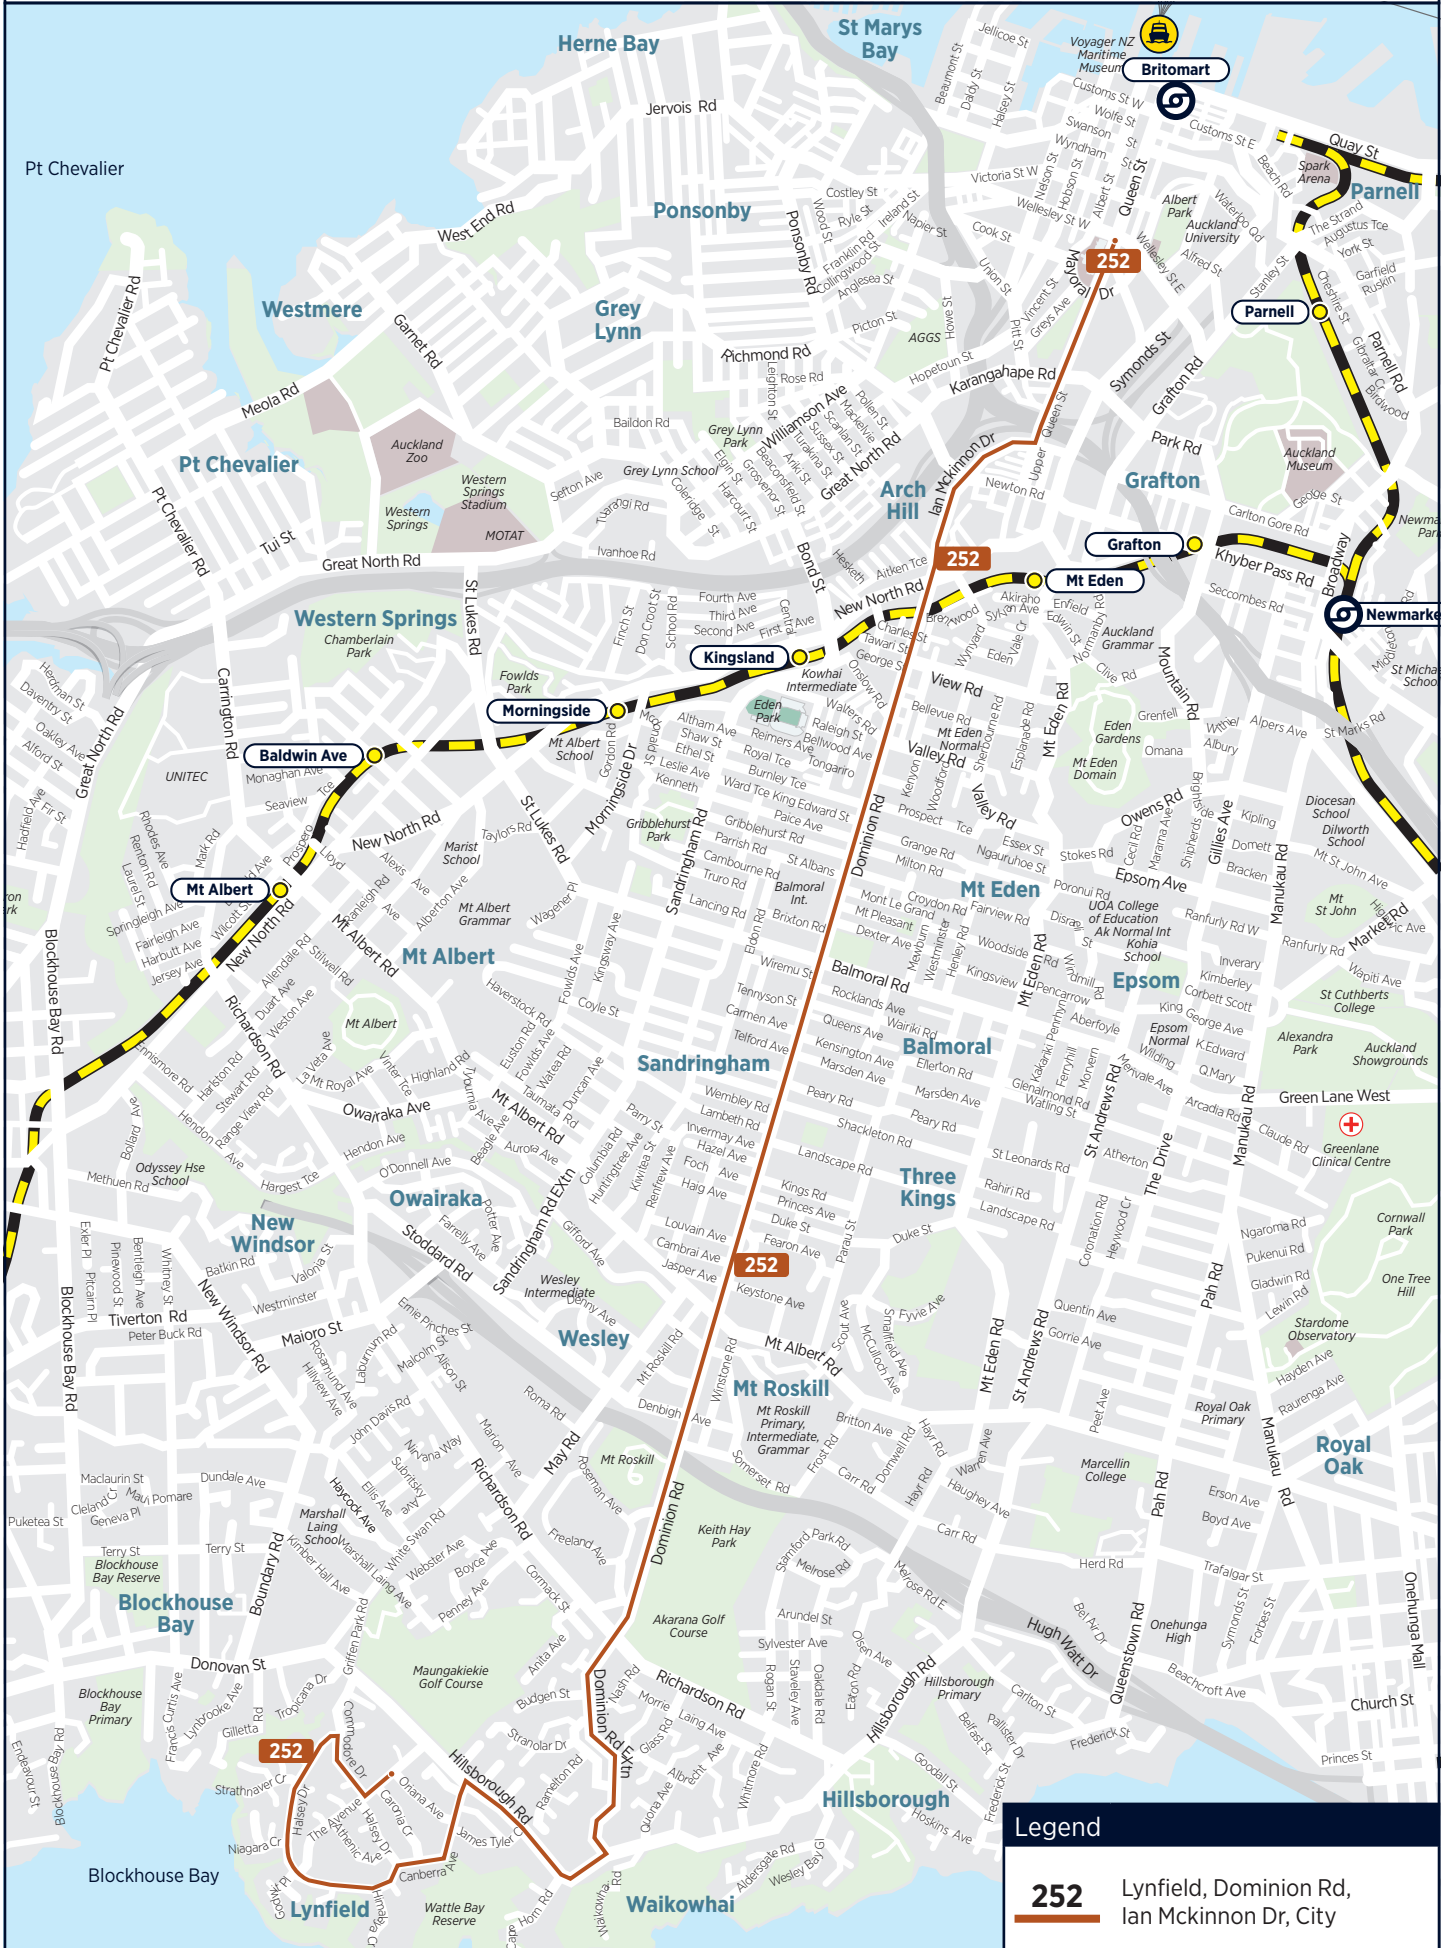

ROUTE 252 - LYNFIELD TO CITY CENTRE VIA DOMINION RD

Legend

252 Lynfield, Dominion Rd, Ian Mckinnon Dr, City