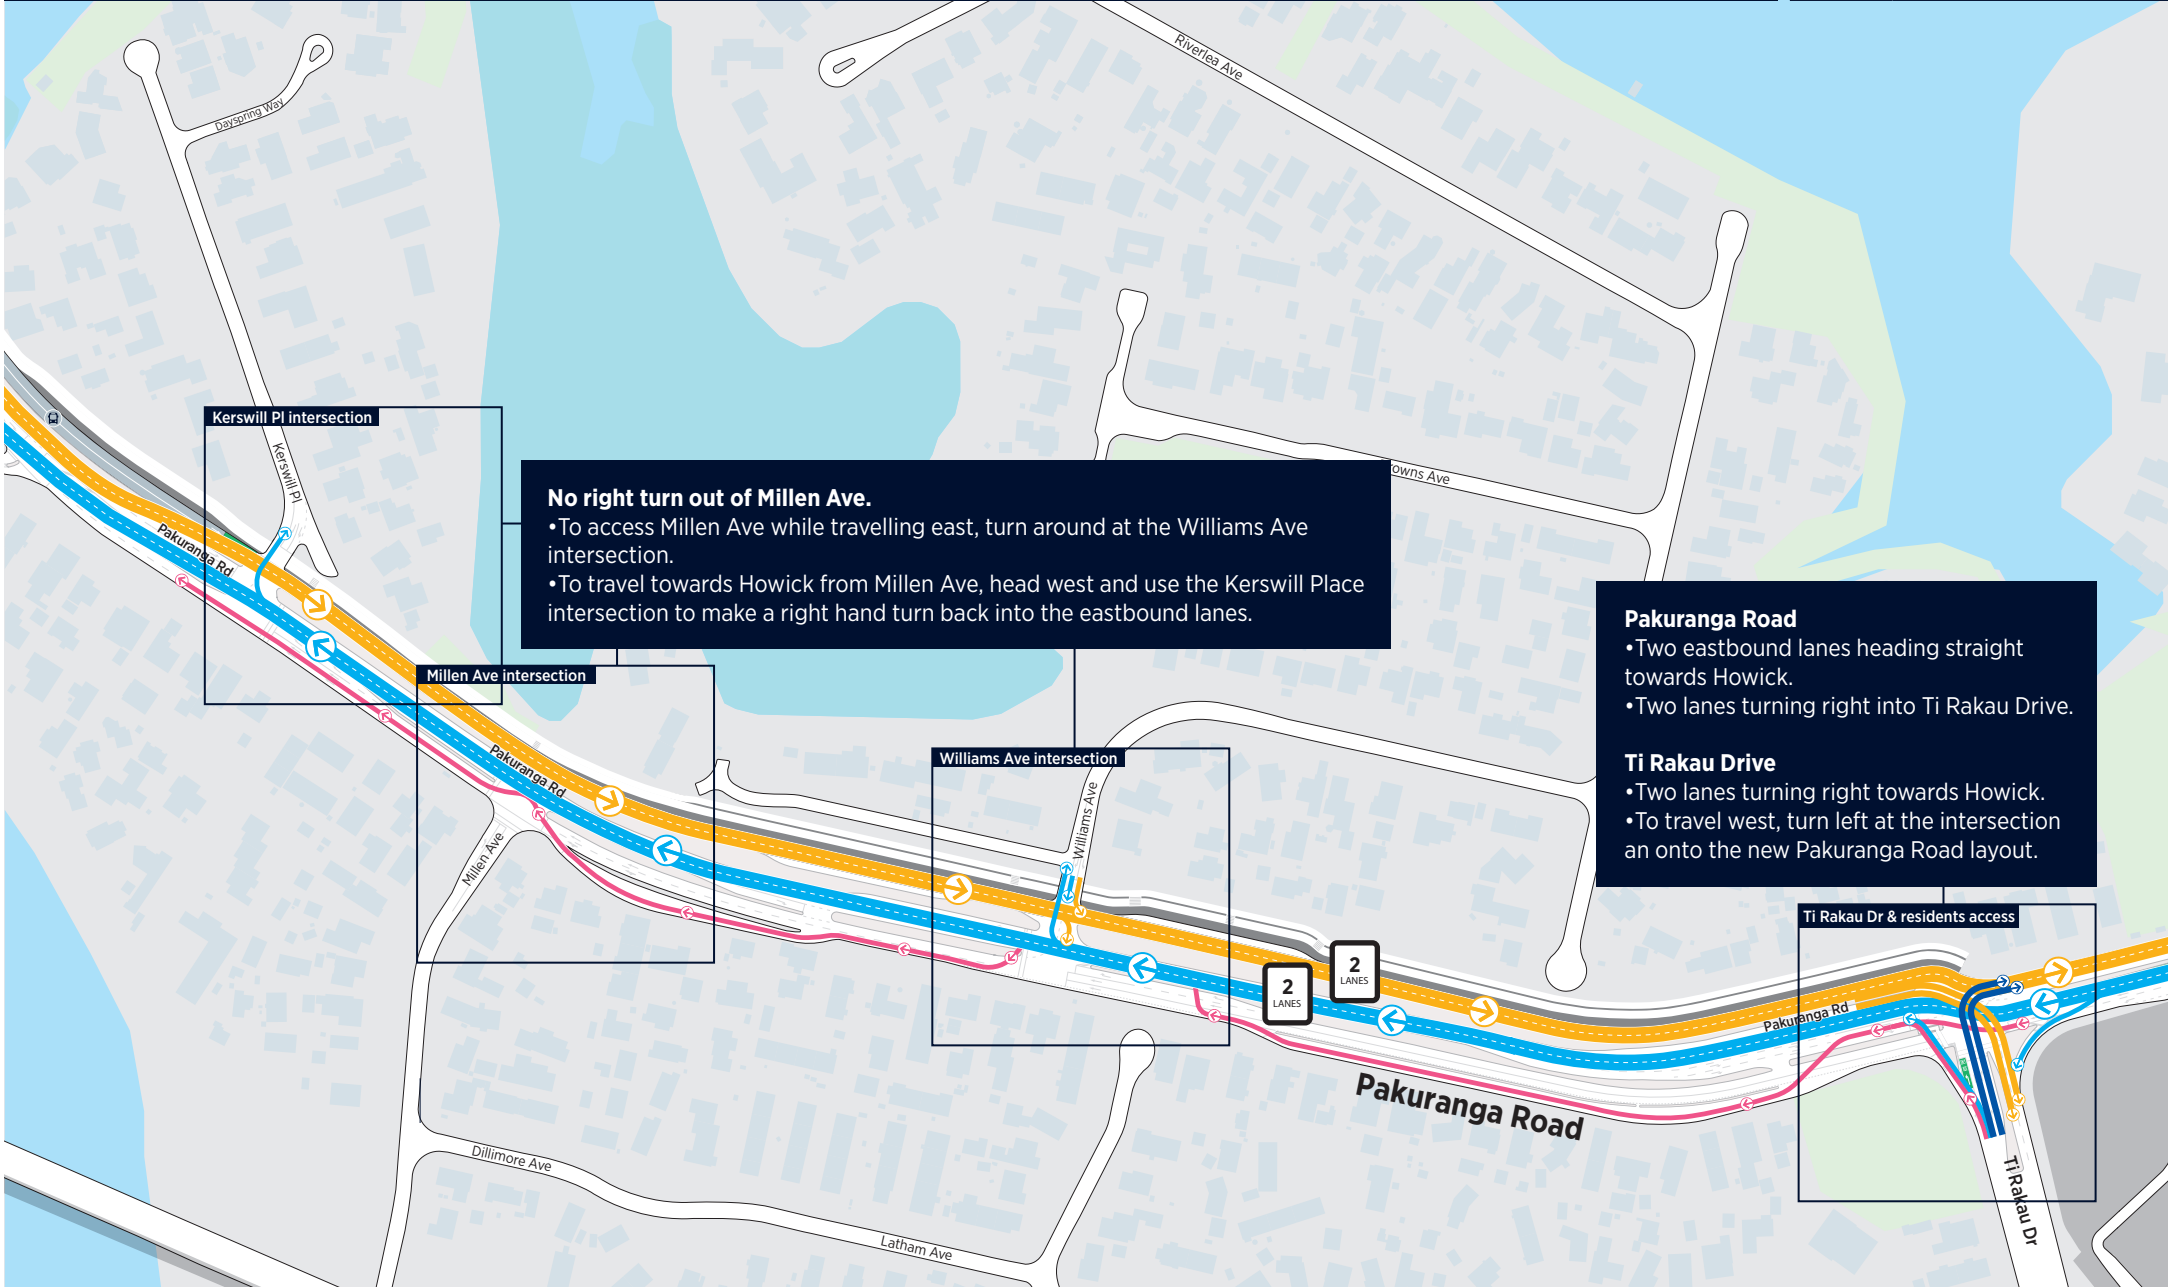

# Pakuranga Road Traffic Switch

Key	
	Pakuranga Rd eastbound
	Pakuranga Rd westbound
	Residents access
	Ti Rakau Dr eastbound

**No right turn out of Millen Ave.**

- To access Millen Ave while travelling east, turn around at the Williams Ave intersection.
- To travel towards Howick from Millen Ave, head west and use the Kerswill Place intersection to make a right hand turn back into the eastbound lanes.

**Pakuranga Road**

- Two eastbound lanes heading straight towards Howick.
- Two lanes turning right into Ti Rakau Drive.

**Ti Rakau Drive**

- Two lanes turning right towards Howick.
- To travel west, turn left at the intersection an onto the new Pakuranga Road layout.

**Ti Rakau Dr & residents access**