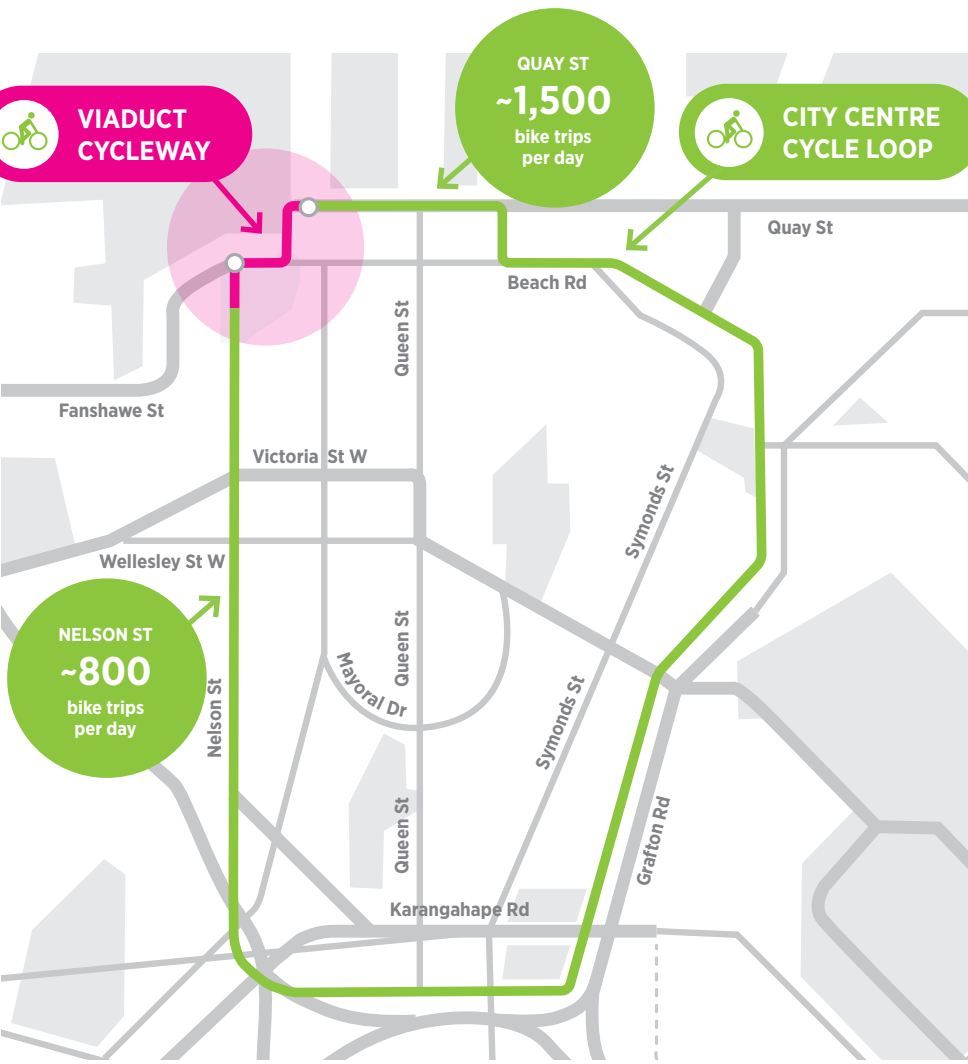

 **VIADUCT CYCLEWAY**

QUAY ST
~1,500
bike trips per day

 **CITY CENTRE CYCLE LOOP**

NELSON ST
~800
bike trips per day

Fanshawe St

Victoria St W

Wellesey St W

Nelson St

Queen St

Mayoral Dr

Queen St

Queen St

Karangahape Rd

Beach Rd

Symonds St

Symonds St

Grafton Rd

Quay St