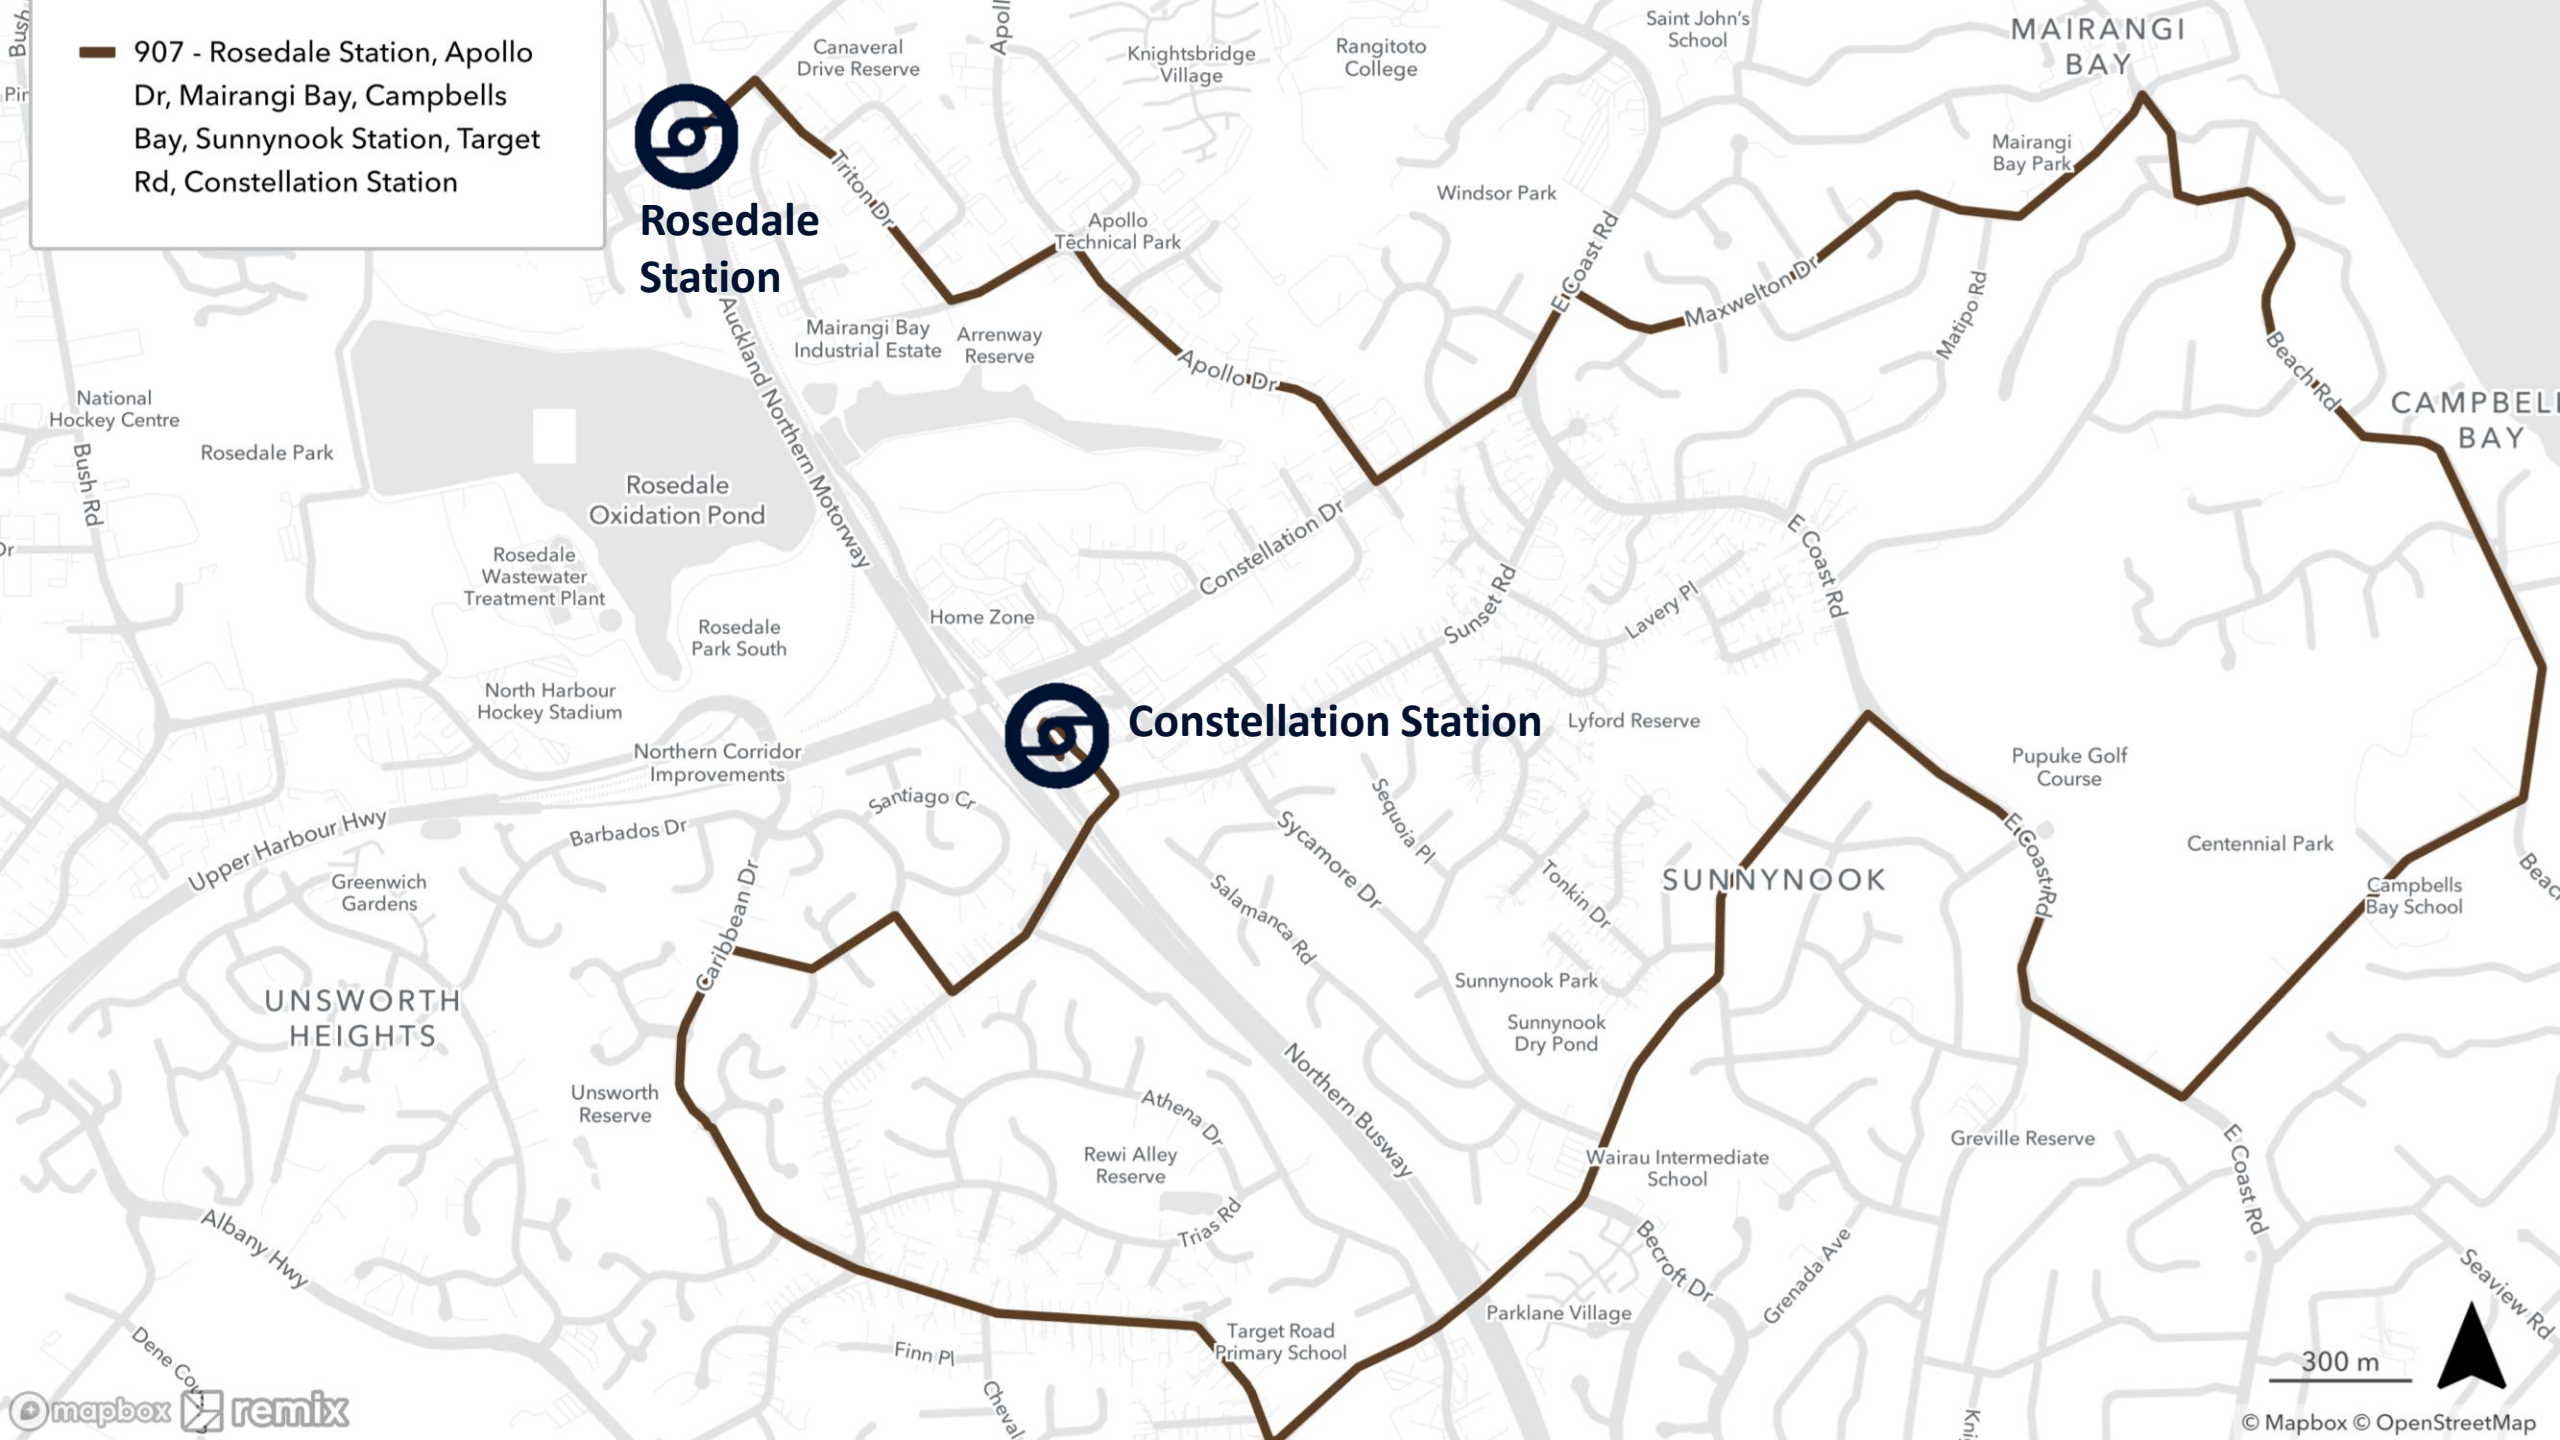

907 - Rosedale Station, Apollo Dr, Mairangi Bay, Campbells Bay, Sunnynook Station, Target Rd, Constellation Station

Rosedale Station

Constellation Station

300 m