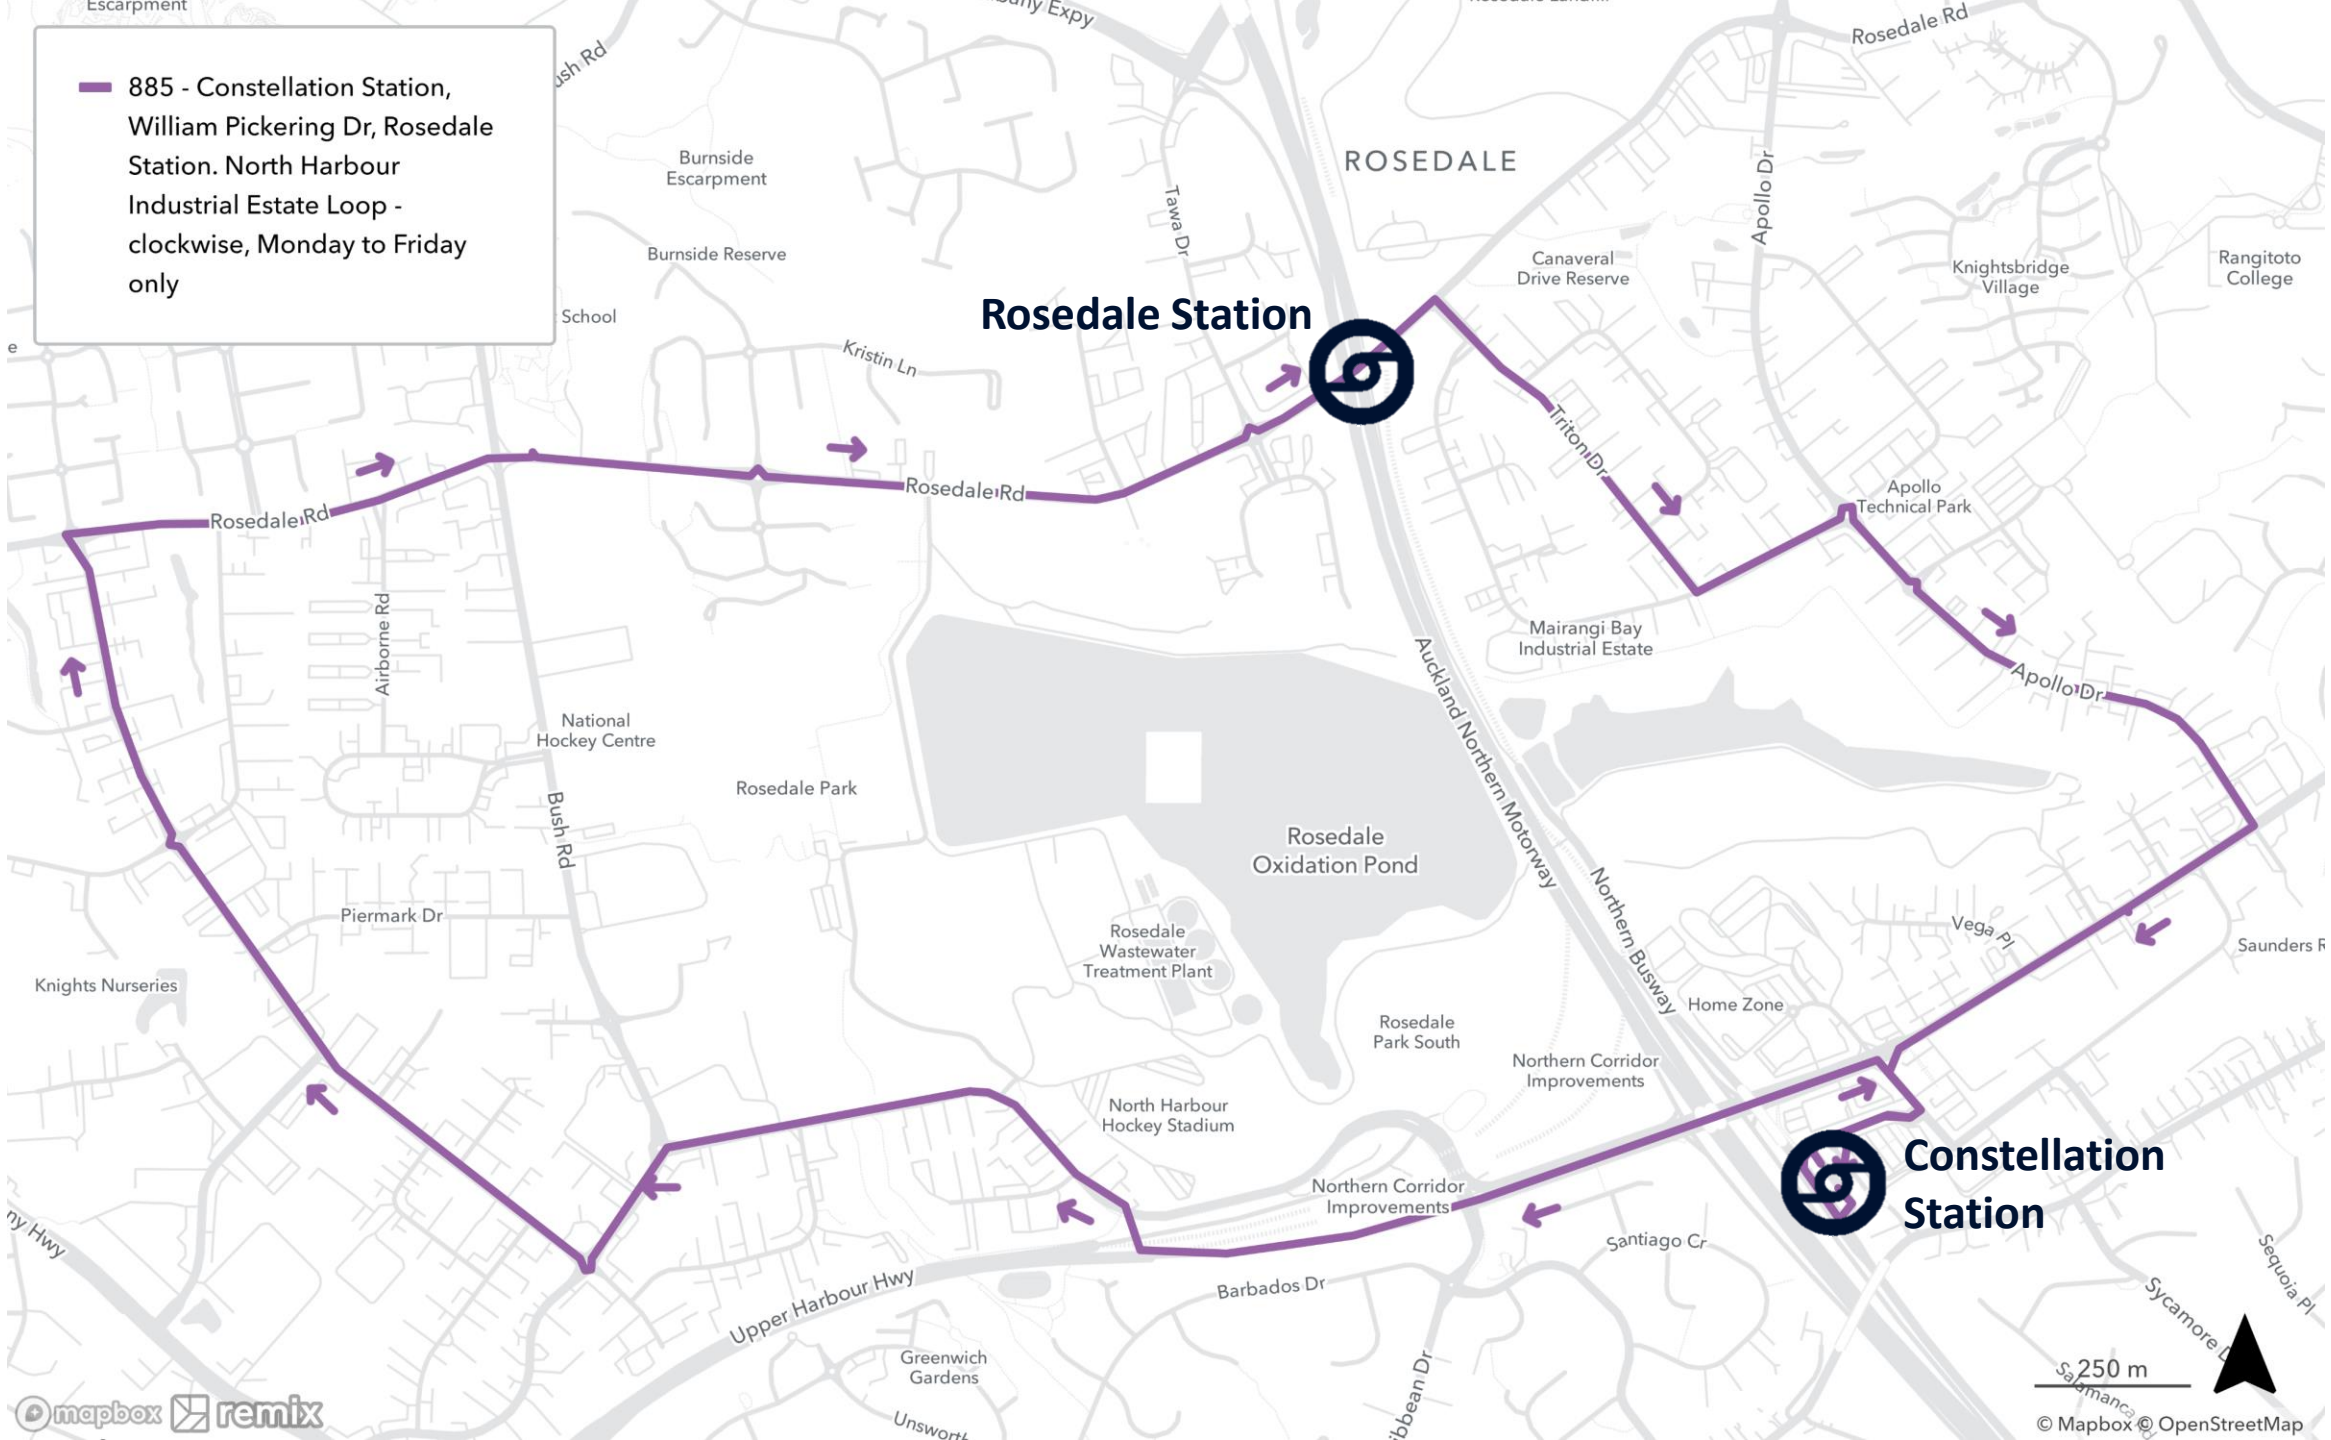

885 - Constellation Station,
William Pickering Dr, Rosedale
Station. North Harbour
Industrial Estate Loop -
clockwise, Monday to Friday
only

Rosedale Station

Constellation
Station

250 m

© Mapbox © OpenStreetMap