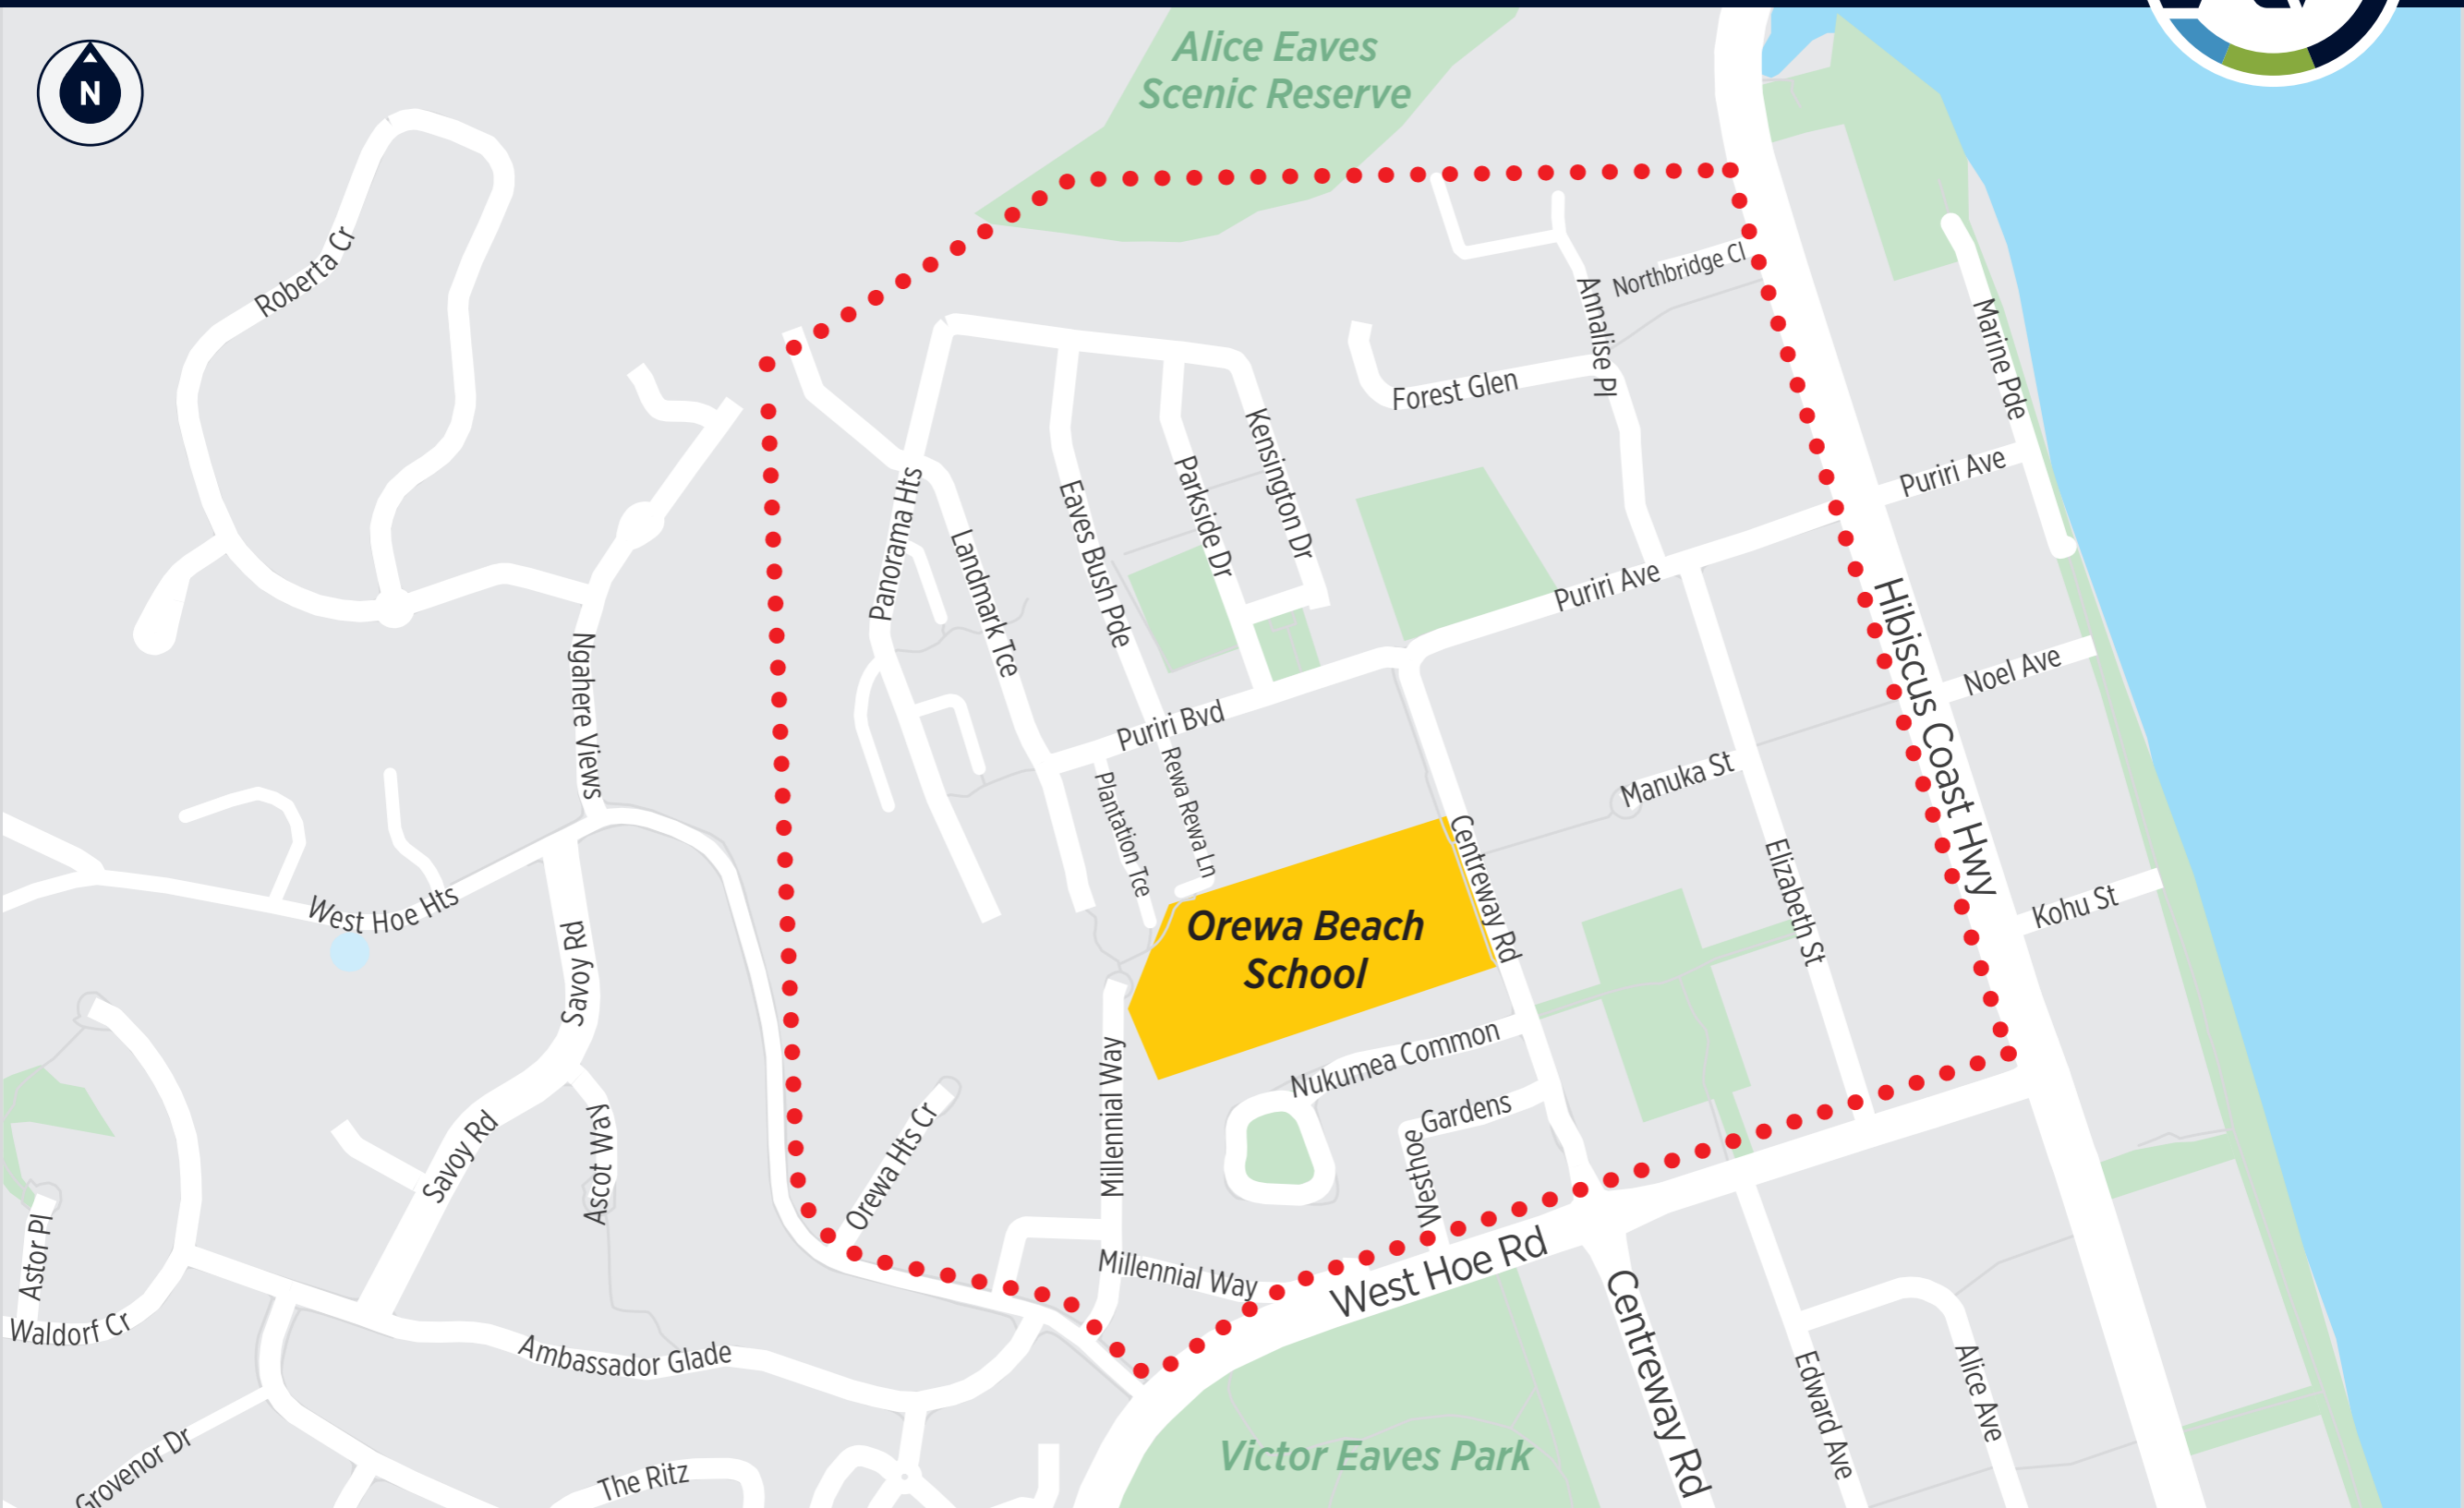

# Safe Speeds: School Programme

Orewa Beach School 280 Centreway Road, Orewa | Hibiscus and Bays

Alice Eaves Scenic Reserve

Orewa Beach School

Victor Eaves Park

Roberta Cr

Ngahere Views

West Hoe Hts

Savoy Rd

Ascot Way

Ambassador Glade

The Ritz

Orewa Hts Cr

Panorama Hts

Landmark Tce

Eaves Bush Pde

Parkside Dr

Kensington Dr

Plantation Tce

Rewa Rewa Ln

Millennial Way

Millennial Way

Forest Glen

Annalise Pl

Elizabeth St

Centreway Rd

Edward Ave

Alice Ave

Marine Pde

Puriri Ave

Hibiscus Coast HWY

Noel Ave