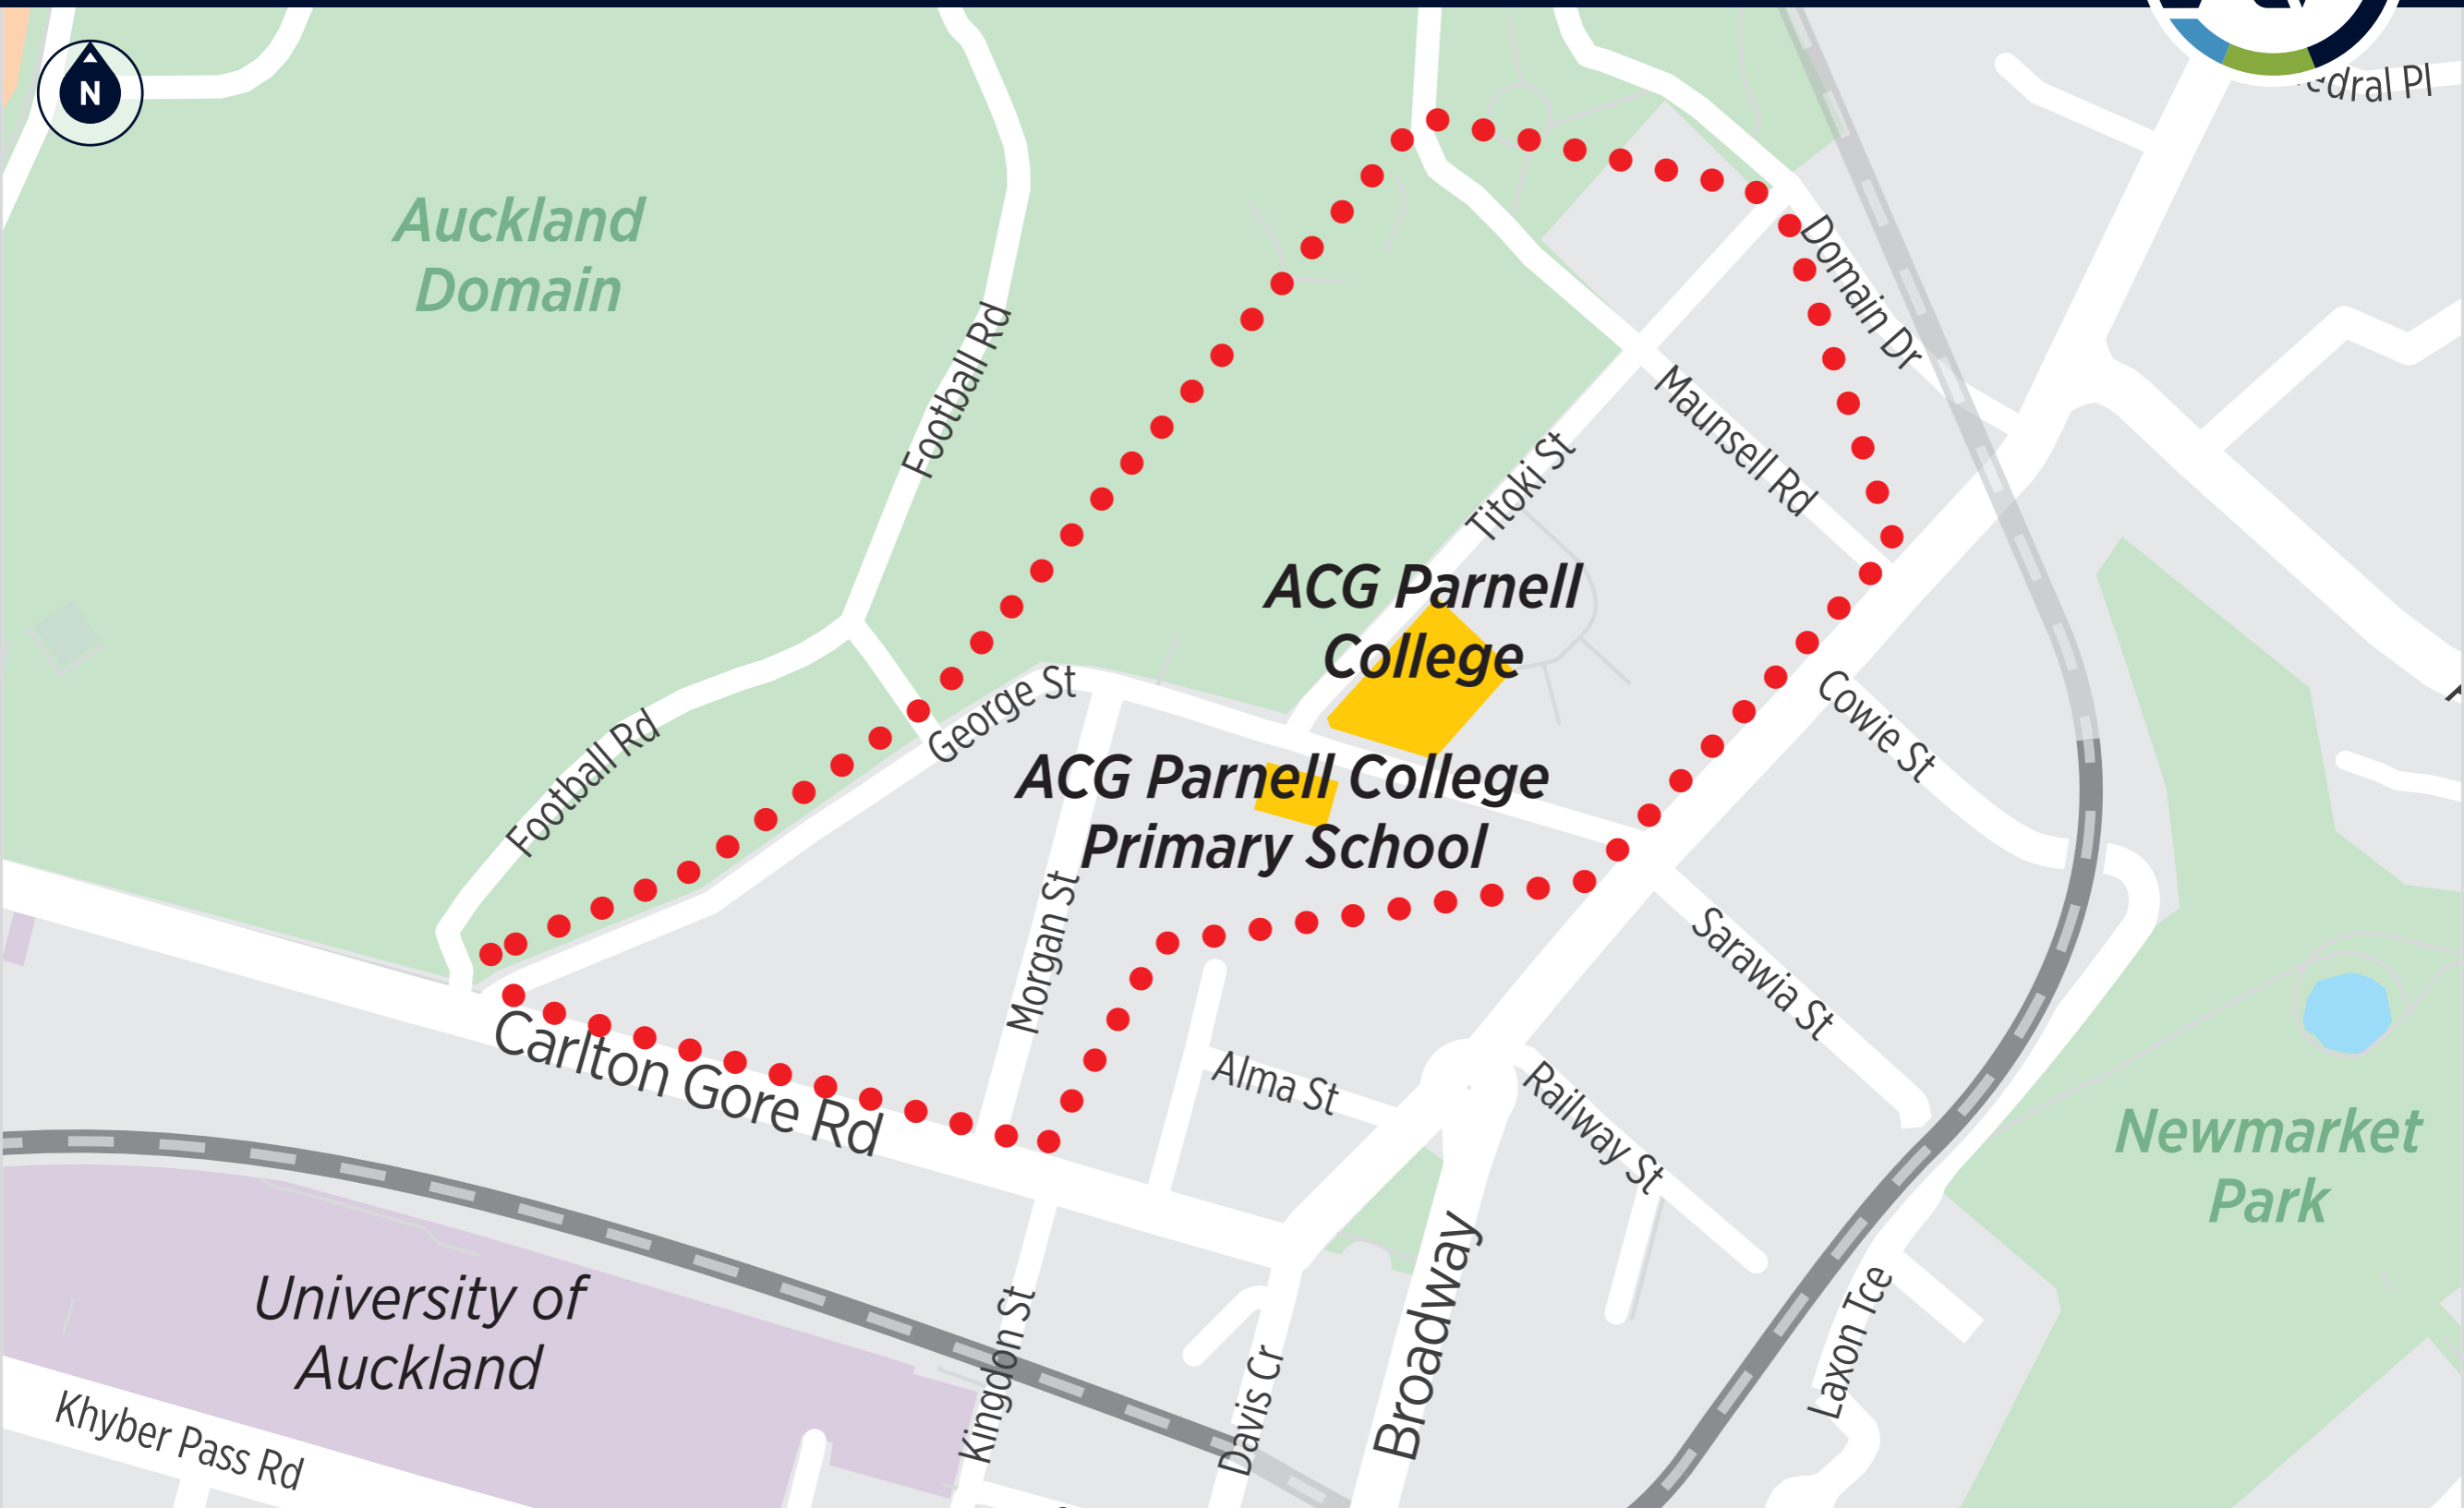

Safe Speeds: School Programme

ACG Parnell College 2 Titoki Street, Parnell | Waitematā

Auckland Domain

ACG Parnell College

ACG Parnell College Primary School

Newmarket Park

University of Auckland

Khyber Pass Rd