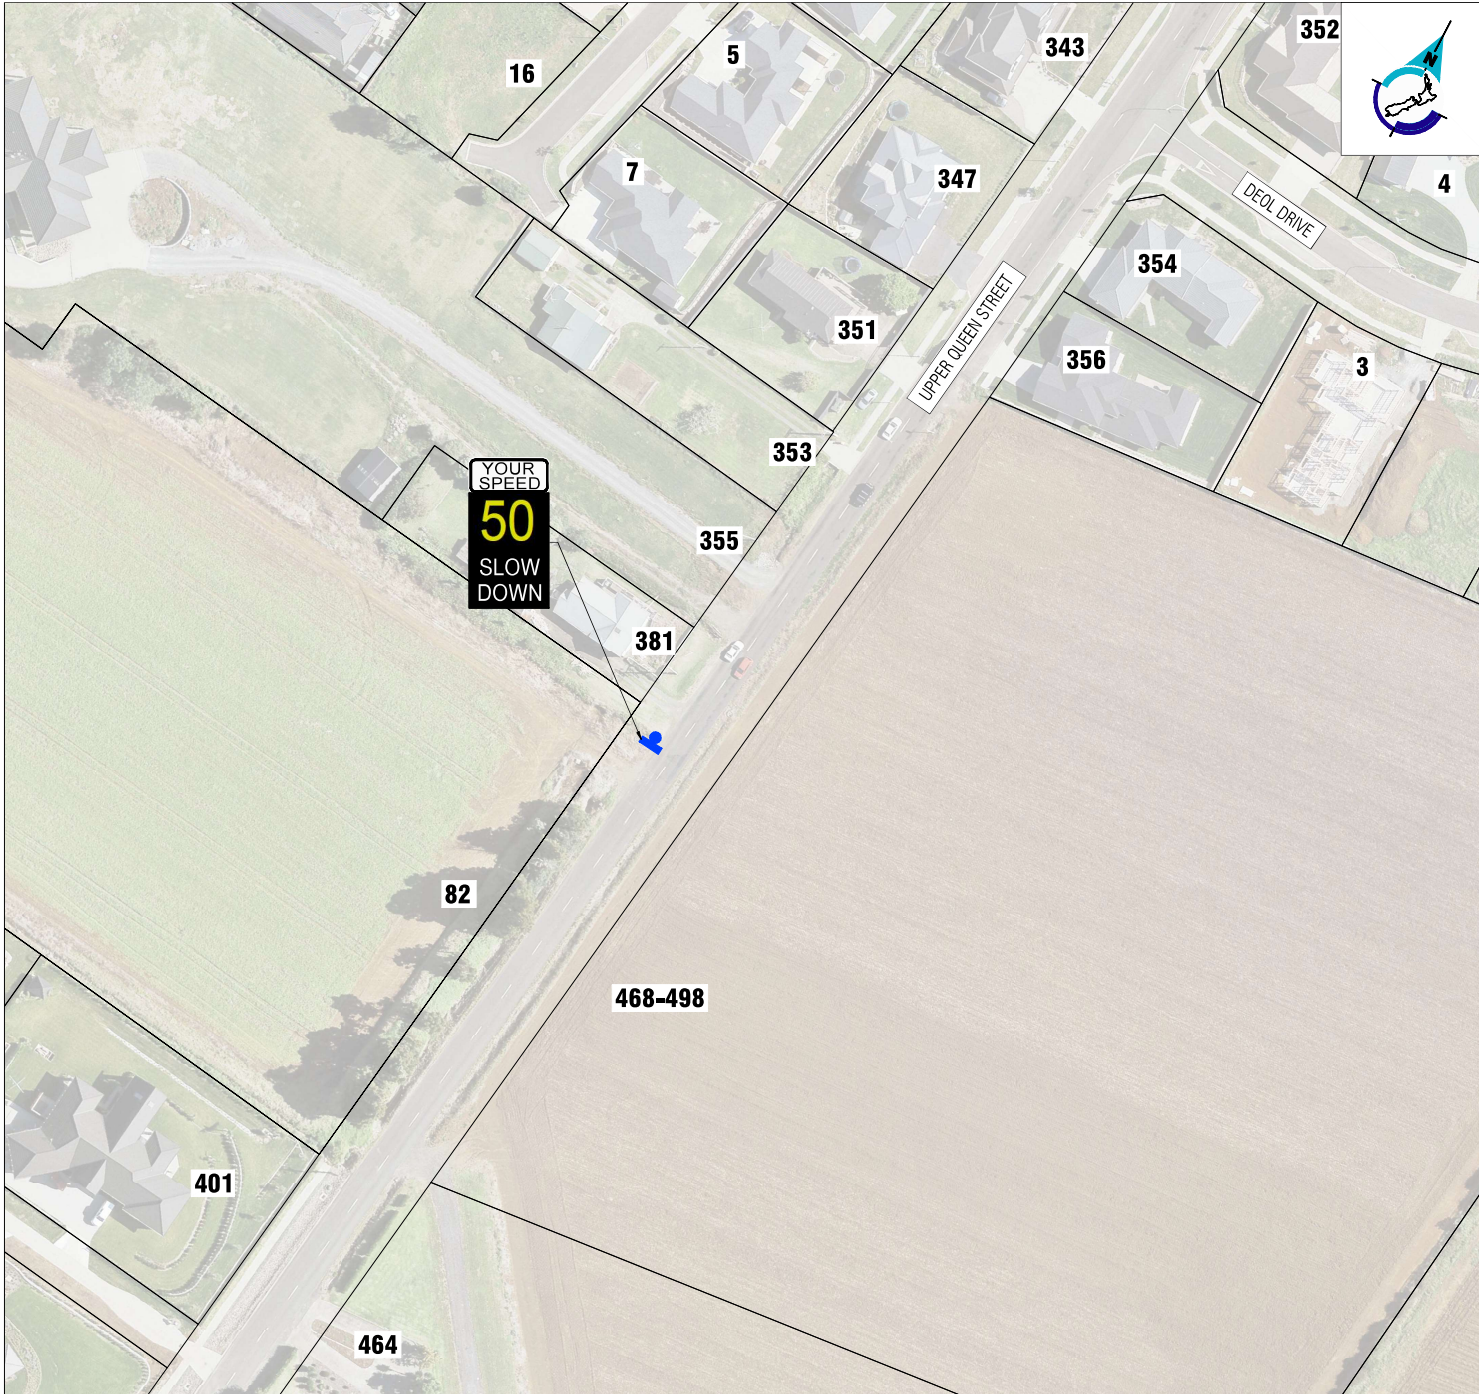

85mm DON'T SCALE - F IN DUBBIT, ACK

LEGEND

NEW DRIVER FEEDBACK SIGN

**UPPER QUEEN STREET,
PUKEKOHE
NEW DRIVER FEEDBACK SIGN**

Status Stamp FOR CONSULTATION

Date Stamp 15/11/2022

Drawing No. 117-01-027 Rev. B