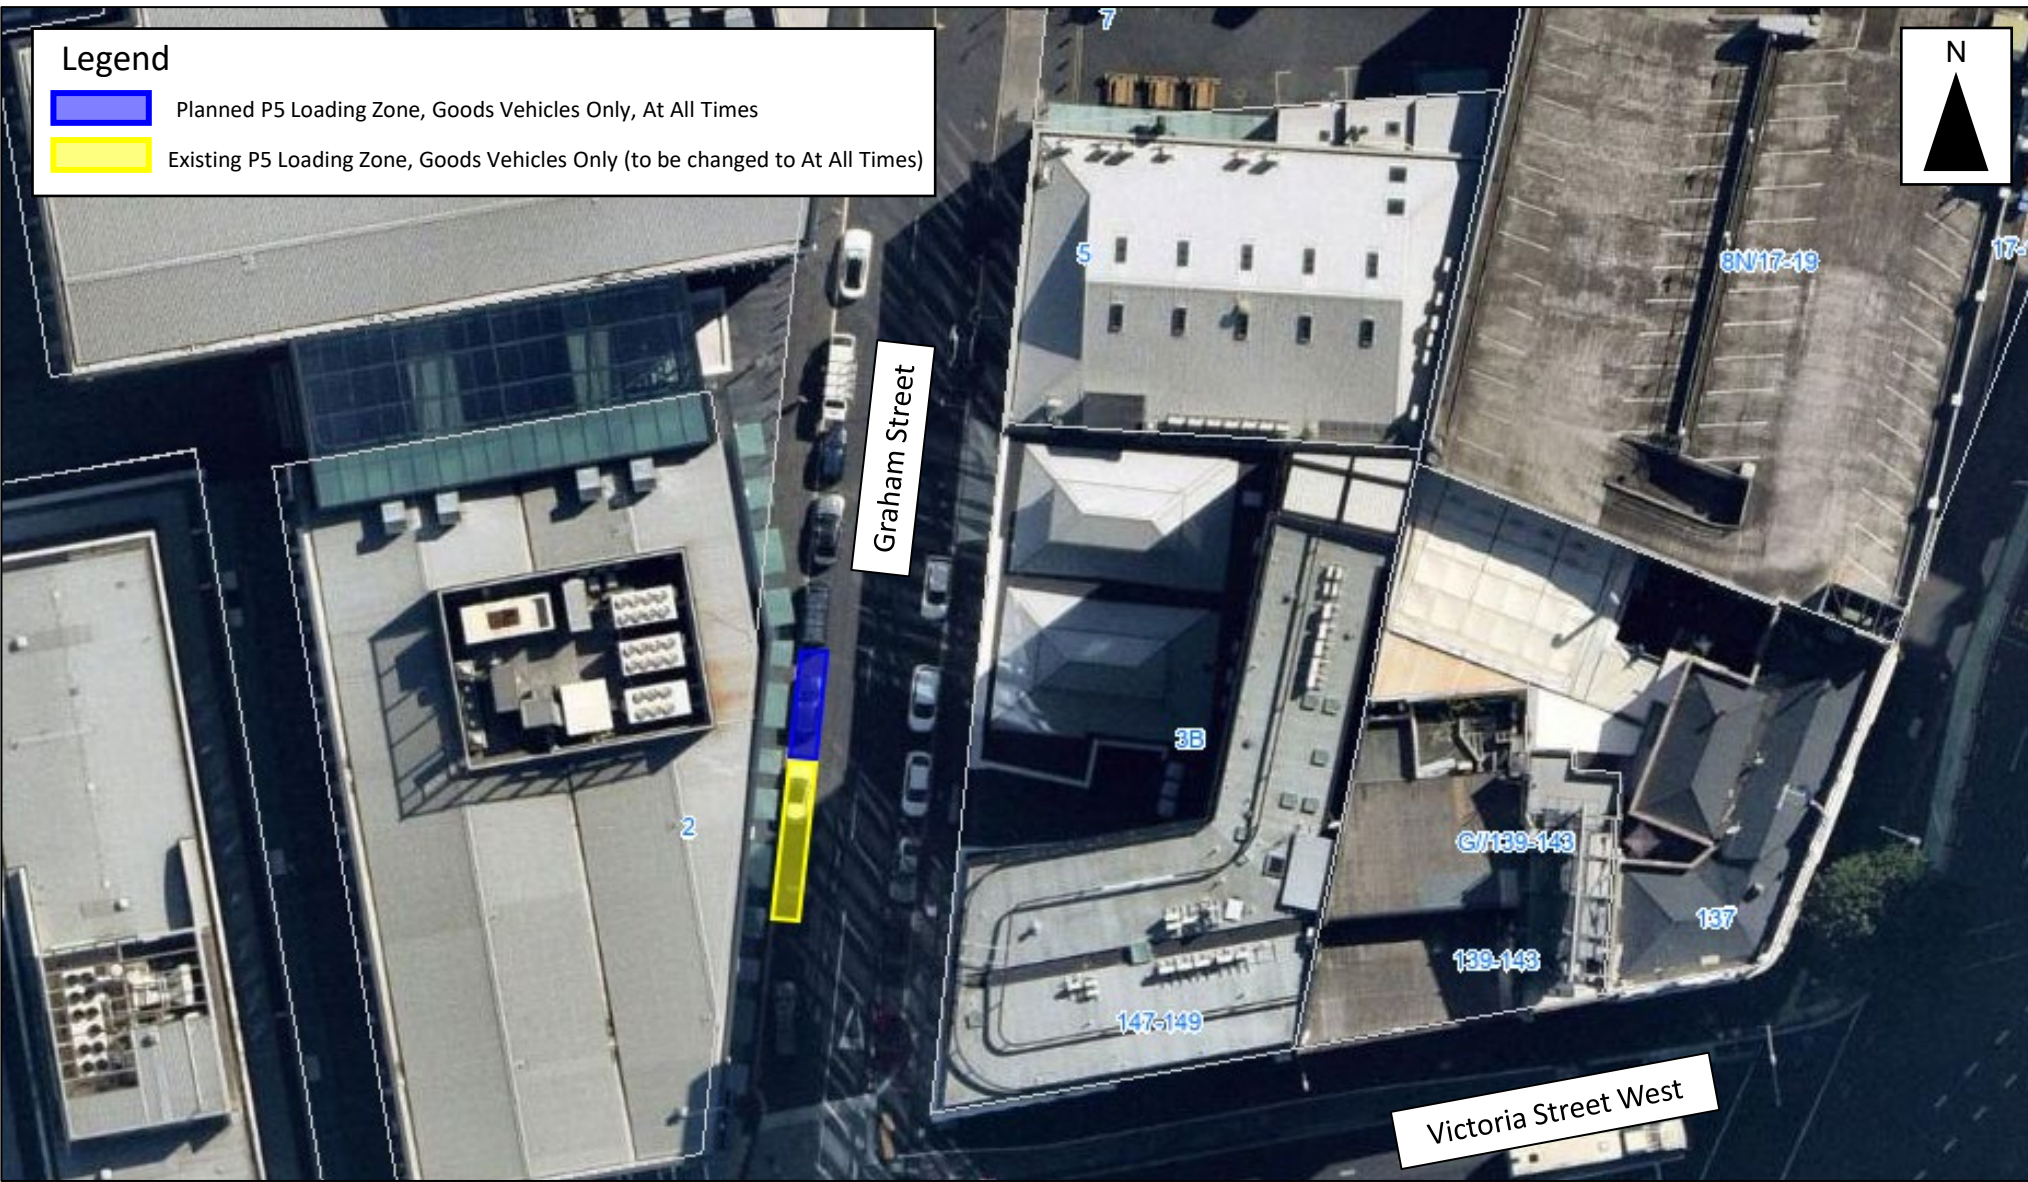

Legend

Planned P5 Loading Zone, Goods Vehicles Only, At All Times

Existing P5 Loading Zone, Goods Vehicles Only (to be changed to At All Times)

NOT TO SCALE

Aerial photograph
might not reflect
recent changes.

Page 1 of 1

Graham Street, Auckland Central

Planned P5 Loading Zone, Goods Vehicles Only, At All Times

Date: 27/01/2023

For Information