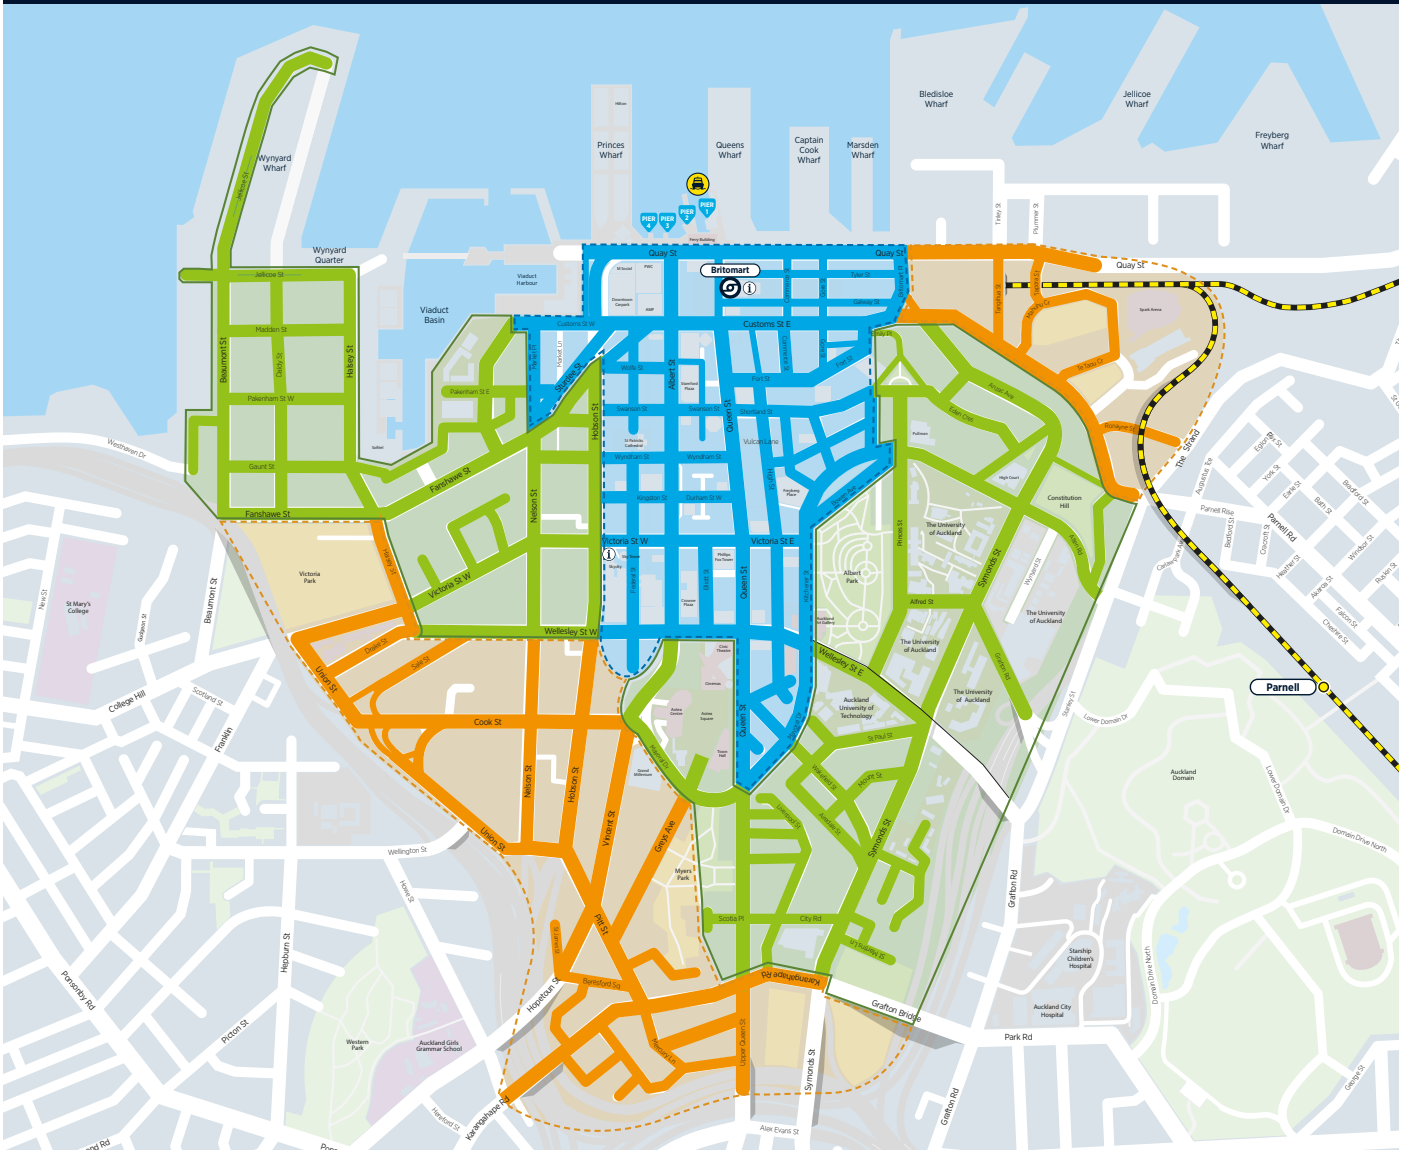

City Centre Parking Zone (CCPZ) P\$ At All Times

ZONE	DAYS	TIME	0-2 hours	2+ hours
Blue Zone	Monday - Friday	8am - 6pm	\$6 per hour	\$11 per additional hour
		6pm - 10pm	\$3.50 per hour	\$6 per additional hour
	Weekends and public holidays	8am - 10pm	\$3.50 per hour	\$6 per additional hour
	Overnight (incl. weekends and public holidays)	10pm - 8am	\$3 per hour	
Green Zone	Monday - Friday	8am - 6pm	\$4.50 per hour	\$8 per additional hour
	Weekends and public holidays	8am - 6pm	\$2.50 per hour	\$4 per additional hour
	Overnight (incl. weekends and public holidays)	6pm - 8am	\$2 per hour	
Orange Zone	Monday - Friday	8am - 6pm	\$4 per hour	\$7 per additional hour
	Weekends and public holidays	8am - 6pm	\$2.50 per hour	\$4 per additional hour
	Overnight (incl. weekends and public holidays)	6pm - 8am	\$2 per hour	

For more information on parking zones in the City Centre, please scan the QR code or go to [AT.govt.nz/driving-parking](https://www.at.govt.nz/driving-parking)

Maps correct as of 19.04.24, subject to change.