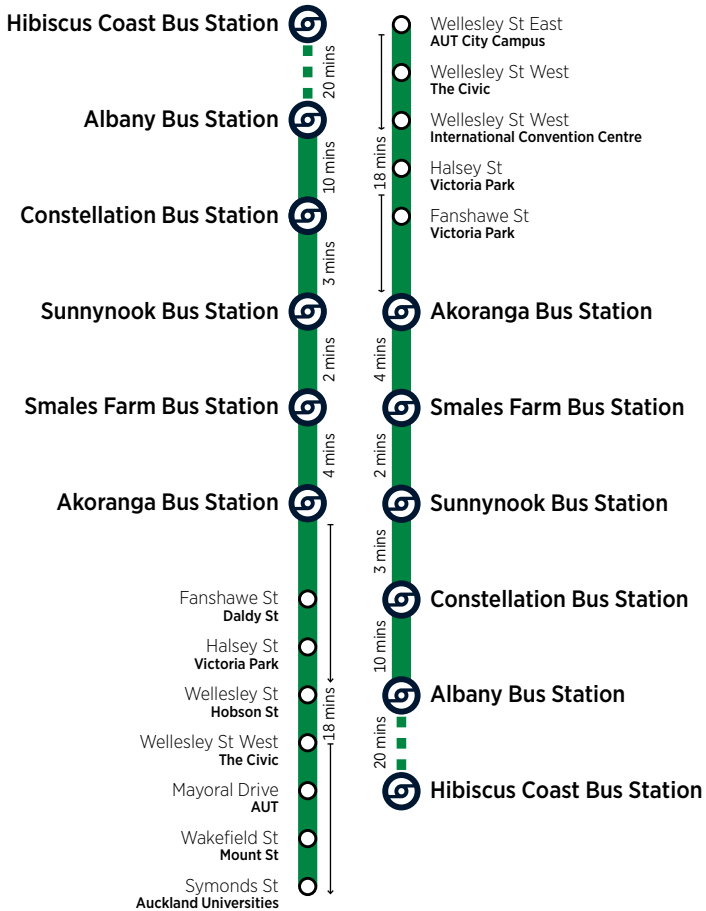

NX2

via Northern Busway

| Legend | | Average travel time, may vary with traffic | |
|--------|-----------|--------------------------------------------|---------------------------------|
| | Bus route | | Key station or connection point |
| | | | Bus stop |

NX2 Hibiscus Coast Station / Albany Station / University via Northern Busway

Estimated frequency

| To City universities | |
|-----------------------------------|----------|
| Monday to Friday | |
| From Hibiscus Coast Bus Station | |
| 05:55, 06:20, 06:35, 06:47, 06:59 | |
| 07:11, 07:23, 07:35, 07:47 | |
| From Albany Bus Station | |
| First bus: 06:00 | |
| 06:00 to 06:30 | 10 mins |
| then 06:35, 06:40, 06:45, 06:50 | |
| 06:50 to 09:20 | 2-3 mins |
| then 09:20, 09:25, 09:30, 09:37 | |
| 09:37 to 12:45 | 7-8 mins |
| 12:45 to 17:45 | 10 mins |
| 17:45 to 23:15 | 15 mins |
| Last buses: 23:00 and 23:15 | |

| From City universities | |
|-------------------------------------------------------------------------|----------|
| Wellesley St (Stop 7089) | |
| Monday to Friday | |
| To Albany Bus Station | |
| First buses: 06:45, 07:00, 07:15, 07:30 | |
| 07:30 to 14:30 | 10 mins |
| 14:30 to 15:40 | 5 mins |
| 15:40 to 17:50 | 2-4 mins |
| 17:50 to 18:30 | 5 mins |
| then 18:37, 18:45, 18:52, 19:00 | |
| 19:00 to midnight | 15 mins |
| To Hibiscus Coast Bus Station | |
| 16:33, 16:46, 16:58, 17:10, 17:23, 17:35, 17:50, 18:05, 23:30, midnight | |
| Last bus: Midnight | |

| From City universities | |
|----------------------------|---------|
| Wellesley St (Stop 7089) | |
| Sunday and Public Holidays | |
| To Albany Bus Station | |
| First bus: 07:06 | |
| 07:06 to 00:06 | 15 mins |
| Last bus: 00:06 | |