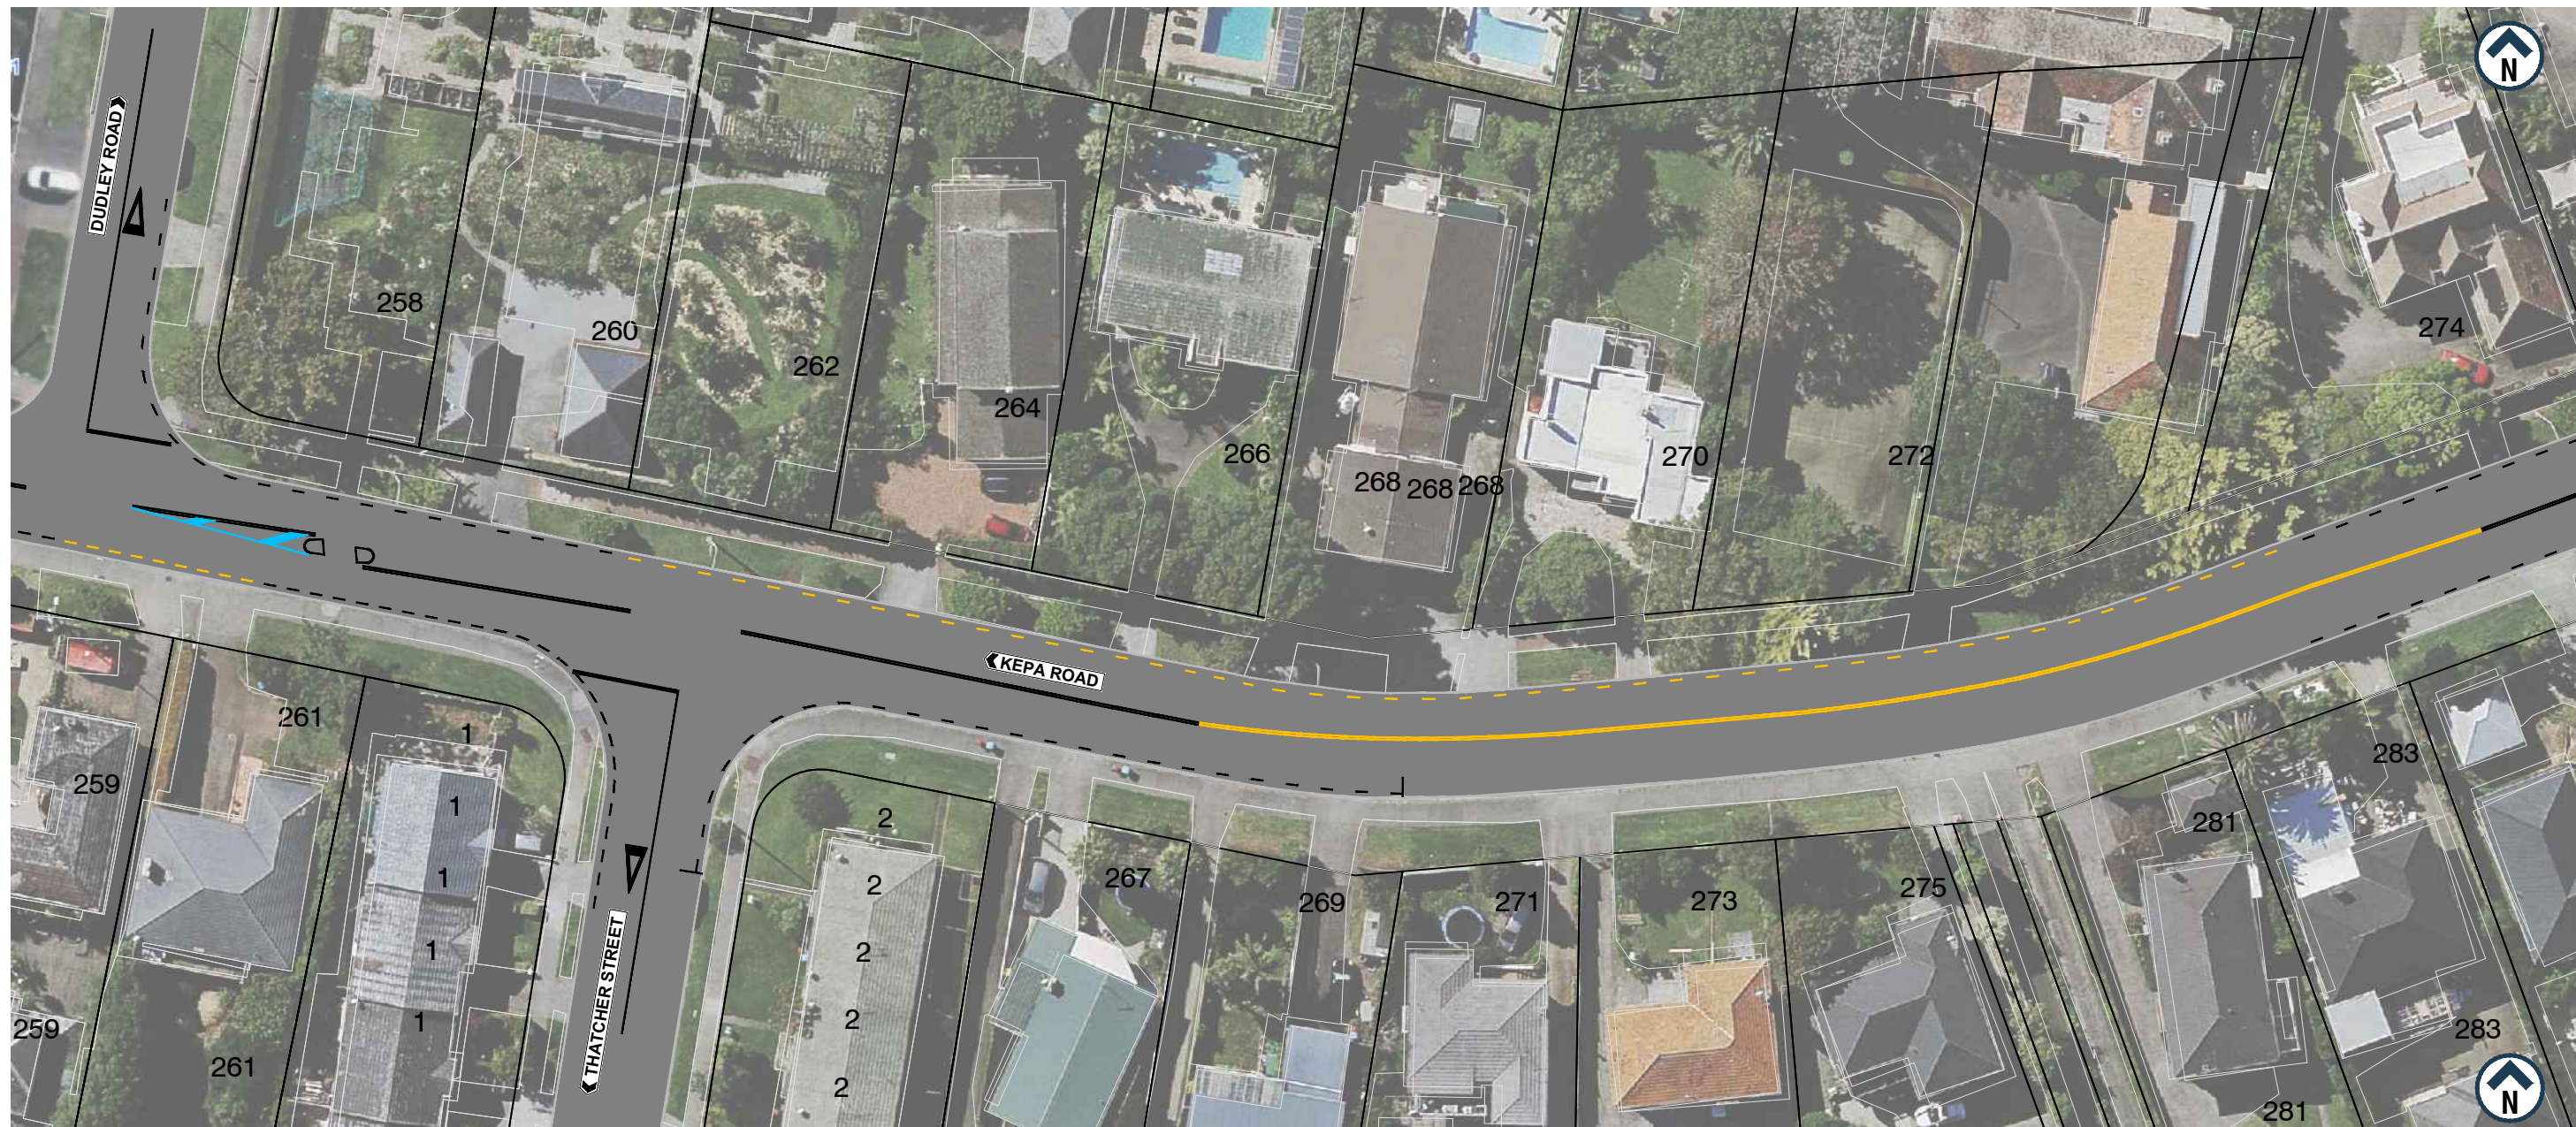

ORIGINAL SIZE A1
20mm DO NOT SCALE - IF IN DOUBT, ASK

LEGEND

-  NEW WHITE ROADMARKING
-  NEW NO STOPPING LINE

KEPA ROAD,
MISSION BAY -
BROKEN YELLOW
LINES

Status Stamp	
Date Stamp	03/11/2023
A1 Scale	A3 Scale
Drawing No.	2021-RFI-151_G030
Rev.	A

ORIGINAL SIZE A1
0 10 20 30 40 50 60 70 80 90 100 150 200mm
DO NOT SCALE - IF IN DOUBT, ASK

LEGEND

-  NEW WHITE ROADMARKING
-  NEW NO STOPPING LINE

	
KEPA ROAD, MISSION BAY - BROKEN YELLOW LINES	
Status Stamp	
Date Stamp	03/11/2023
A1 Scale	A3 Scale
Drawing No.	2021-RFI-151_G031
Rev.	A